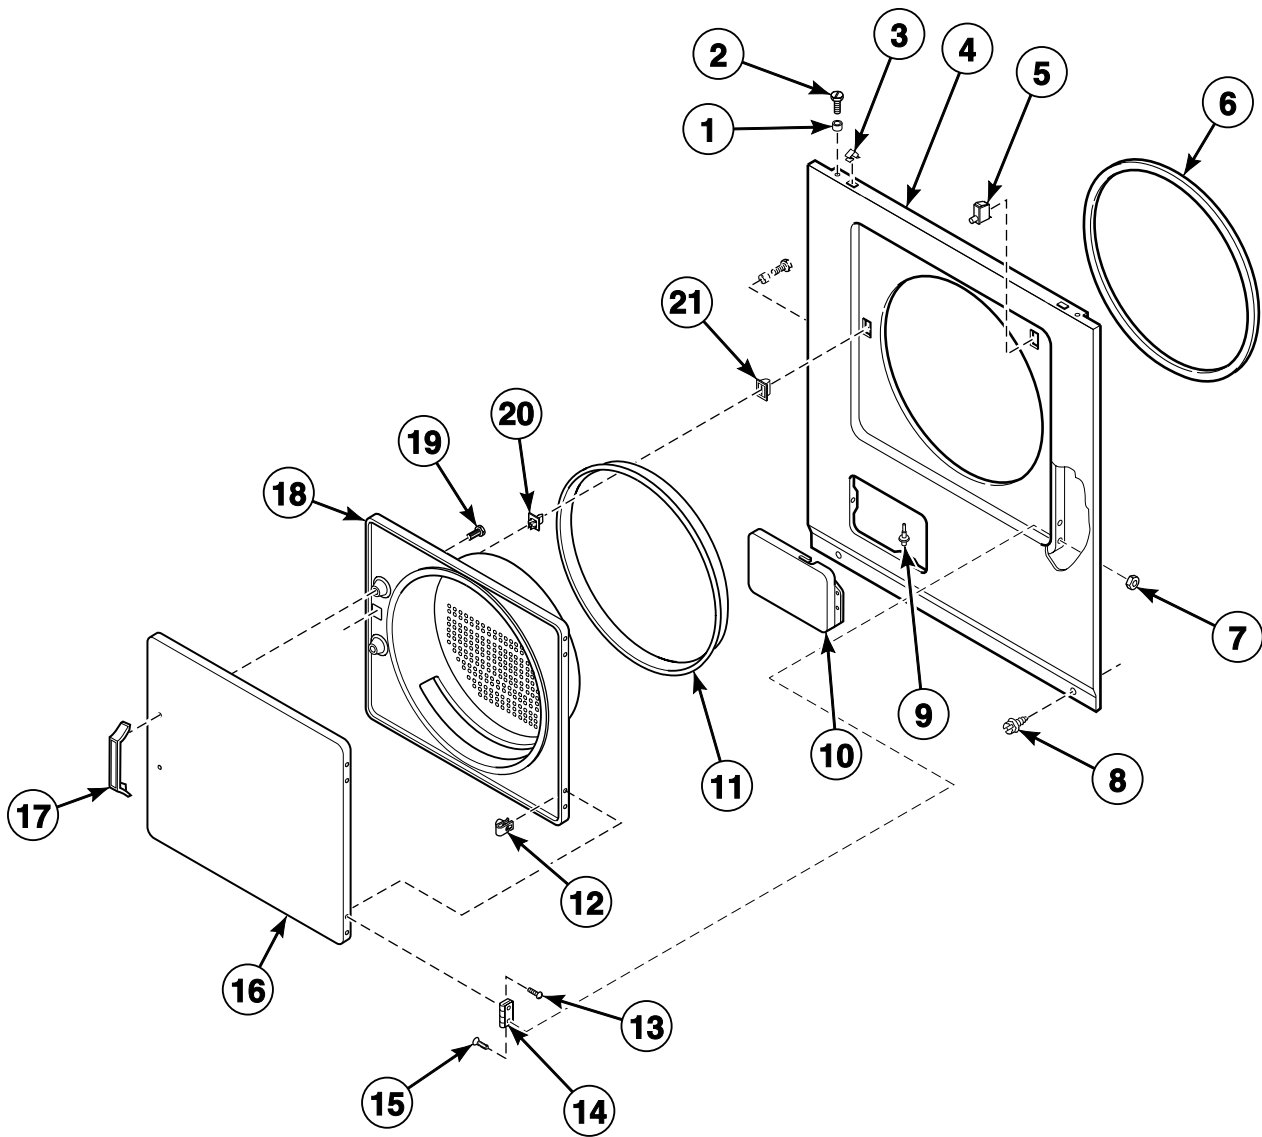

Loading Door, Front Panel and Seals

DRY1708P_511459

Loading Door, Front Panel and Seals

REF	PART NO.	DESCRIPTION	COMMENTS
1	56079	Panel Locator	
2	39733	Screw	
3	28835	Speed Clip	
4	N/A	Front Panel	
5	504570	Switch	
6	61380P	Front Panel Seal	
7	51236	Nut	
8	503661	Screw	
9	56534	Support Barrel	
10	N/A	Access Door	Model KG5009-1102
11	61379P	Door Seal	White
12	23407	Nut	
13	52864	Screw	
14	56045	Hinge	
15	22649	Screw	
16	N/A	Outer Door Panel	
17	61925	Door Pull	
18	62152P	Door Liner	
19	33561	Screw	
20	510181	Door Strike	
21	510177	Door Catch Assembly	

N/A = Part no longer available