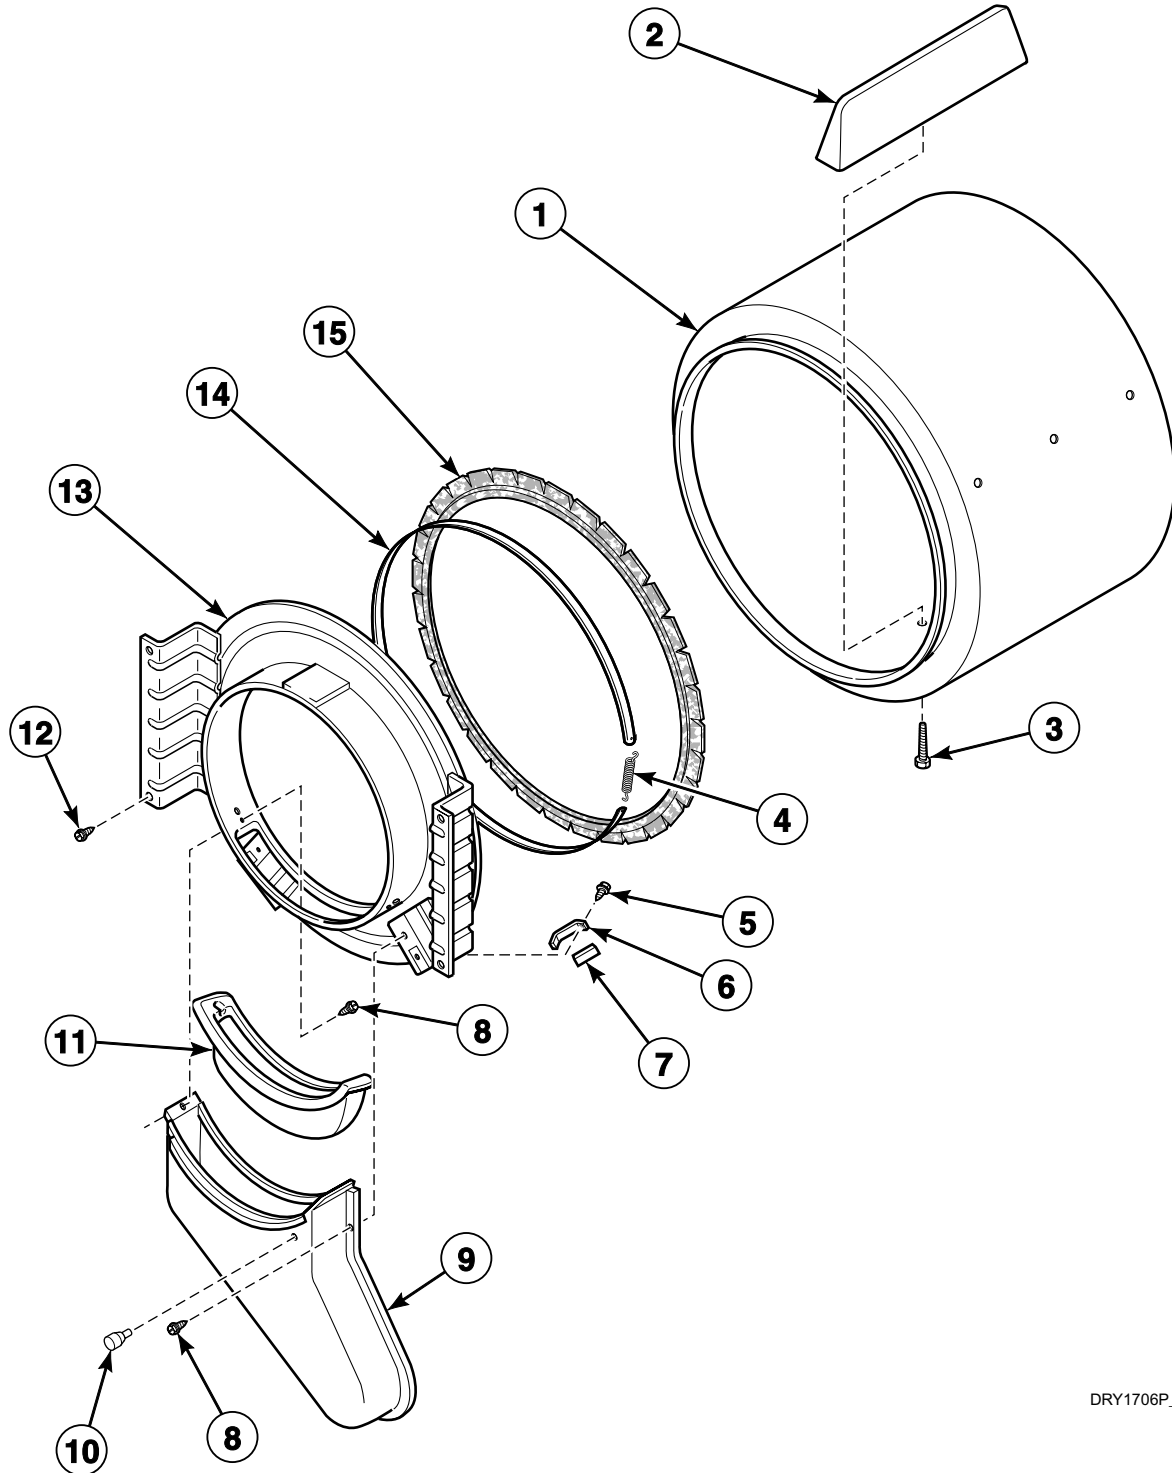

Front Bulkhead, Air Duct, Felt Seal and Cylinder

DRY1706P_511459

Front Bulkhead, Air Duct, Felt Seal and Cylinder

REF	PART NO.	DESCRIPTION	COMMENTS
1	60645P	Cylinder Assembly	Includes item 2
2	61399	Cylinder Baffle	
3	62588	Screw	
4	52310	Spring	
5	23222	Screw	
6	61448	Cylinder Glide	
7	56058	Felt Pad	
8	33561	Screw	
9	60786	Air Duct Assembly	
10	N/A	Bumper	
11	61376P	Lint Filter	
12	503661	Screw	
13	N/A	Front Bulkhead Assembly	
14	56090	Seal Strap	
15	56088	Seal Assembly	

N/A = Part no longer available