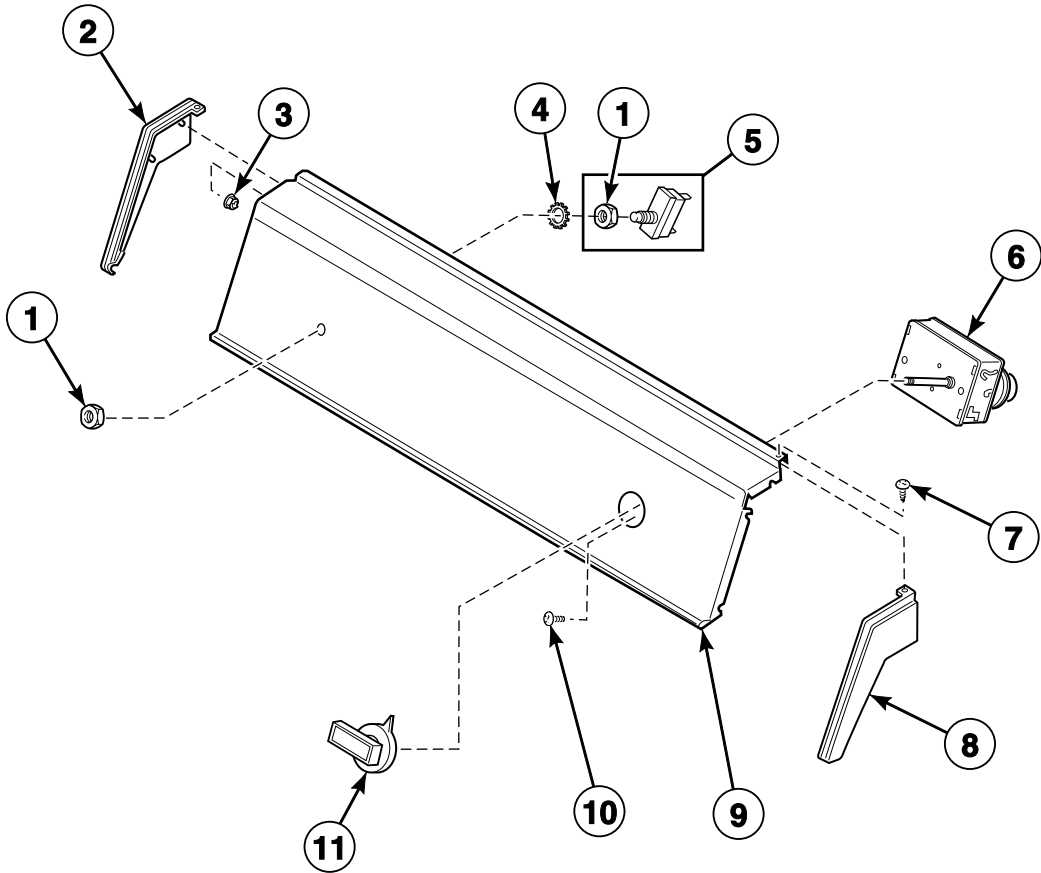

Control Panel and Controls - 1 Cycle Timer Models

DRY1710P_511459

Control Panel and Controls - 1 Cycle Timer Models

REF	PART NO.	DESCRIPTION	COMMENTS
1	52947	Nut	
2	N/A	End Casting	Left
3	N/A	Nut	
4	25820	Washer	
5	55882	Switch Assembly	Includes item 1
6	N/A	Timer	
7	25232	Screw	
8	N/A	End Casting	Right
9	N/A	Control Panel	
10	N/A	Screw	
11	N/A	Timer Knob Assembly	

N/A = Part no longer available