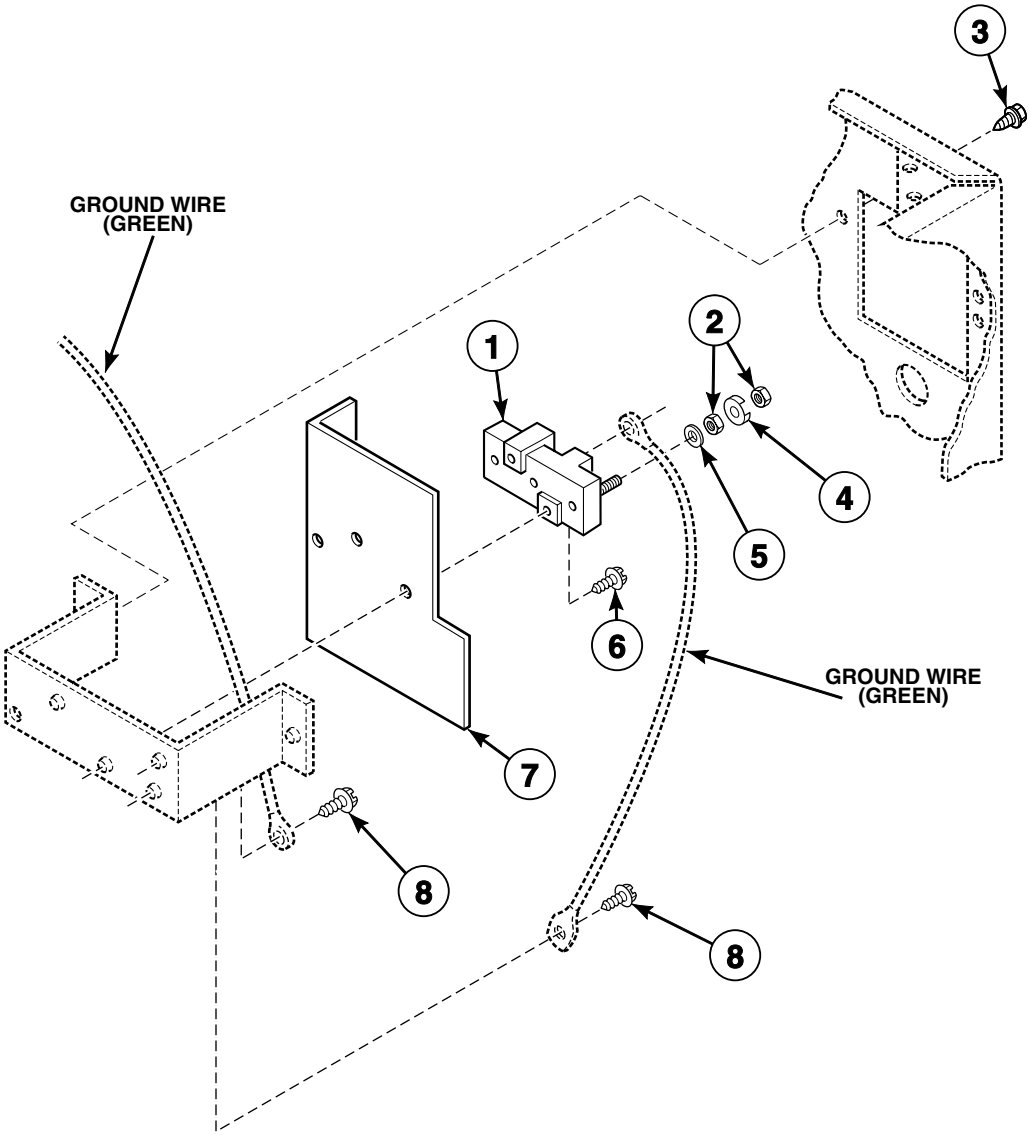

N/A = Part no longer available

56225 Gas Valve Assembly

Model KG5009-1102

DRY928P_511459

56225 Gas Valve Assembly

REF	PART NO.	DESCRIPTION	COMMENTS
1	56225A	Coil Assembly Kit	60 Hertz
	N/A	Gas Valve Coil	50 Hertz
2	56225D	Secondary Coil	
3	N/A	Nut	
4	N/A	Nipple	
5	56225C	Booster Coil	
6	56225B	Holding Coil	

N/A = Part no longer available

Terminal Block

DRY924P_511459

Terminal Block

REF	PART NO.	DESCRIPTION	COMMENTS
1	50854	Terminal Block	
2	Q6163	Nut	
3	503661	Screw	
4	51474	Washer	
5	56552	Washer	
6	Q6535	Screw	
7	56087	Terminal Block Shield	
8	52909	Screw	