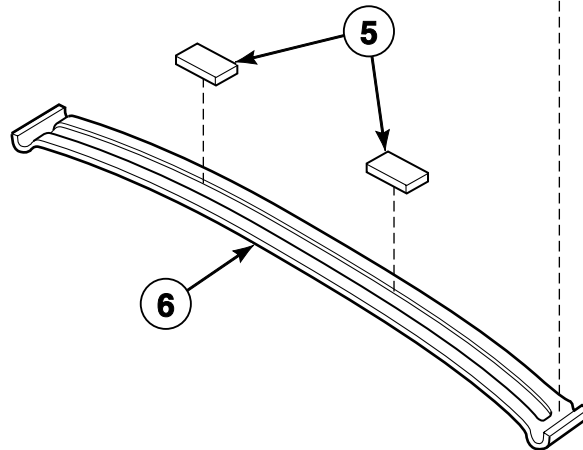

Cabinet Top

DRY920P_511459

Cabinet Top

REF	PART NO.	DESCRIPTION	COMMENTS
1	23008	Screw	
2	36020	Nut	
3	N/A	Top Panel Assembly	
4	52909	Screw	
5	32670	Foam Pad	
6	N/A	Top Brace	

N/A = Part no longer available