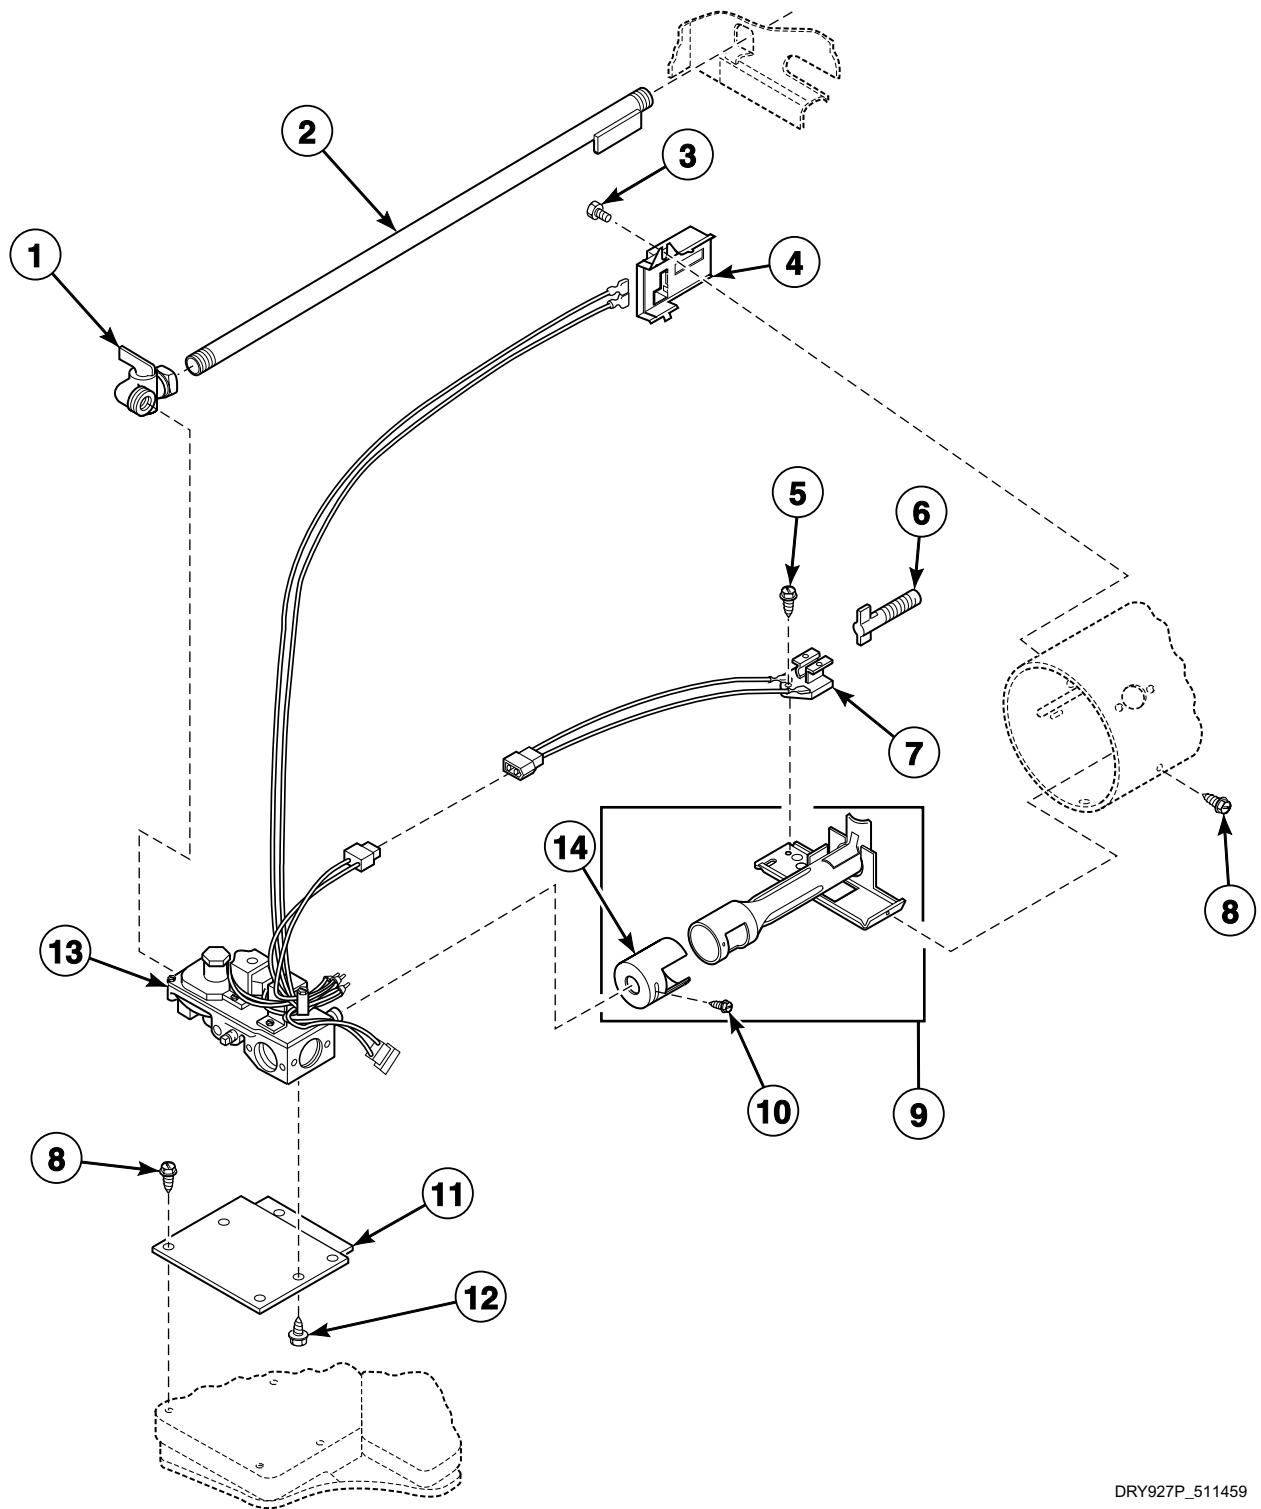

Gas Valve, Igniter and Gas Conversion Kits

Model KG5009-1102

DRY927P_511459

Gas Valve, Igniter and Gas Conversion Kits

REF	PART NO.	DESCRIPTION	COMMENTS
	56412	L.P. Conversion Kit Assembly	To convert dryers from Natural Gas (N.G.) or Mixed Gas to Liquid Petroleum Gas (L.P.)
	N/A	N.G. Conversion Kit Assembly	To convert dryers from L.P. to N.G. or Mixed Gas
1	510205	Elbow Shut-Off Valve	
2	N/A	Lead-In Pipe Assembly	
3	23222	Screw	
4	510213	Sensor	
5	N/A	Screw	
6	55438	Igniter	
7	M409136	Spring and Connector Assembly	
8	503661	Screw	
9	510149P	Burner Assembly	
10	N/A	Screw	
11	N/A	Valve Mounting Bracket	
12	56124	Screw	
13	596P3	Gas Valve Conversion Kit	N.G. or Mixed Gas; 60 Hertz; Replaces 56225 Gas Valve Assembly
	N/A	Gas Valve	50 Hertz
14	N/A	Air Shutter	

N/A = Part no longer available