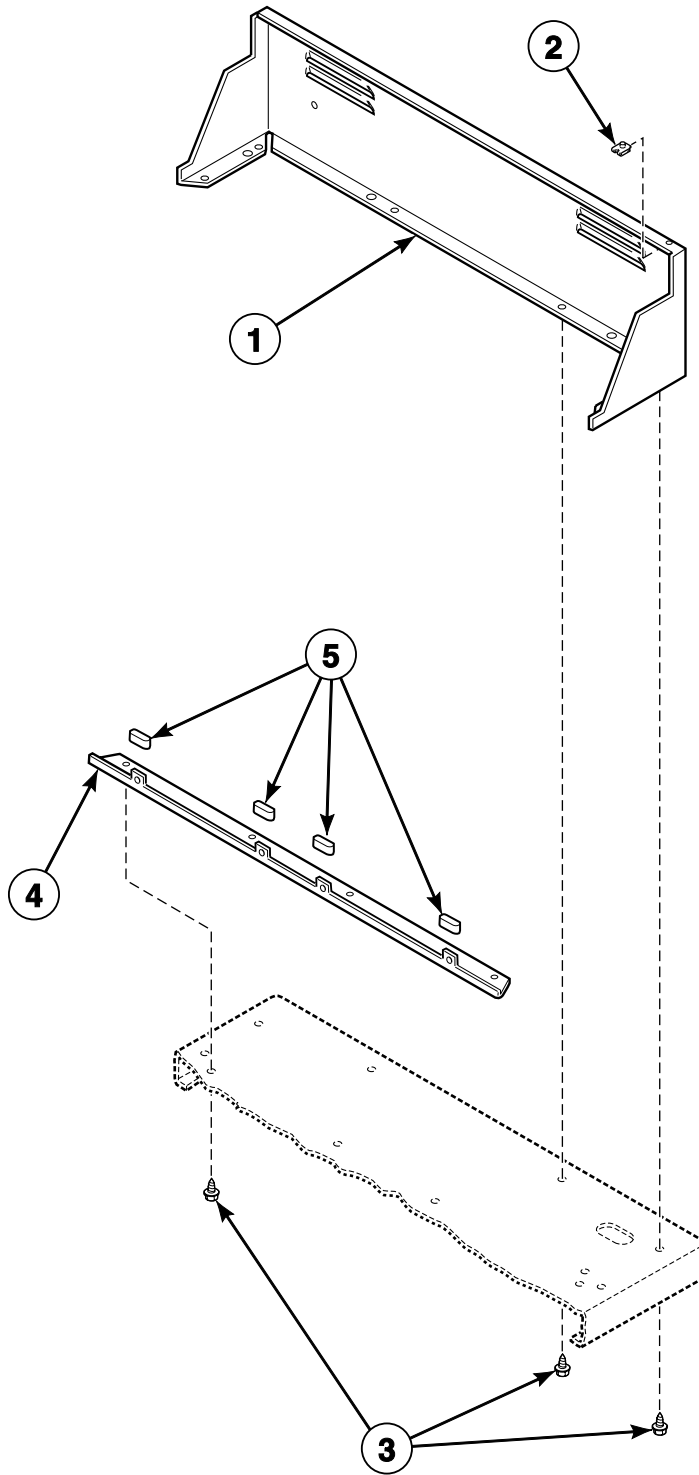

Control Panel and Controls - 2 Cycle and 5 Cycle Timer Models

REF	PART NO.	DESCRIPTION	COMMENTS
1	N/A	Retainer	
2	24206	Nut	
3	91176	Washer	
4	N/A	End Casting	Left
5	N/A	Nut	
6	25820	Washer	
7	58813	Fabric Selector Switch	3 position
	58032	Fabric Selector Switch	5 position
8	N/A	Buzzer	Optional on some models
9	501086	Screw	
10	N/A	Timer	
11	57349	Start Switch Assembly	Includes item 12
12	52947	Nut	
13	25232	Screw	
14	N/A	End Casting	Right
15	N/A	Control Panel	
16	N/A	Timer Knob Assembly	
17	N/A	Screw	
18	N/A	Switch Collar	
19	N/A	Switch Knob Assembly	

N/A = Part no longer available

Control Panel and Controls - 1 Cycle Timer Models

DRY1710P_511459

Control Panel and Controls - 1 Cycle Timer Models

REF	PART NO.	DESCRIPTION	COMMENTS
1	52947	Nut	
2	N/A	End Casting	Left
3	N/A	Nut	
4	25820	Washer	
5	55882	Switch Assembly	Includes item 1
6	N/A	Timer	
7	25232	Screw	
8	N/A	End Casting	Right
9	N/A	Control Panel	
10	N/A	Screw	
11	N/A	Timer Knob Assembly	

N/A = Part no longer available

Control Hood

DRY1709P_511459

Control Hood

REF	PART NO.	DESCRIPTION	COMMENTS
1	N/A	Control Hood	
2	24522	Nut	
3	501086	Screw	
4	N/A	Mounting Angle	
5	N/A	Support Angle Sleeve	

N/A = Part no longer available

Cabinet Top

DRY920P_511459

Cabinet Top

REF	PART NO.	DESCRIPTION	COMMENTS
1	23008	Screw	
2	36020	Nut	
3	N/A	Top Panel Assembly	
4	52909	Screw	
5	32670	Foam Pad	
6	N/A	Top Brace	