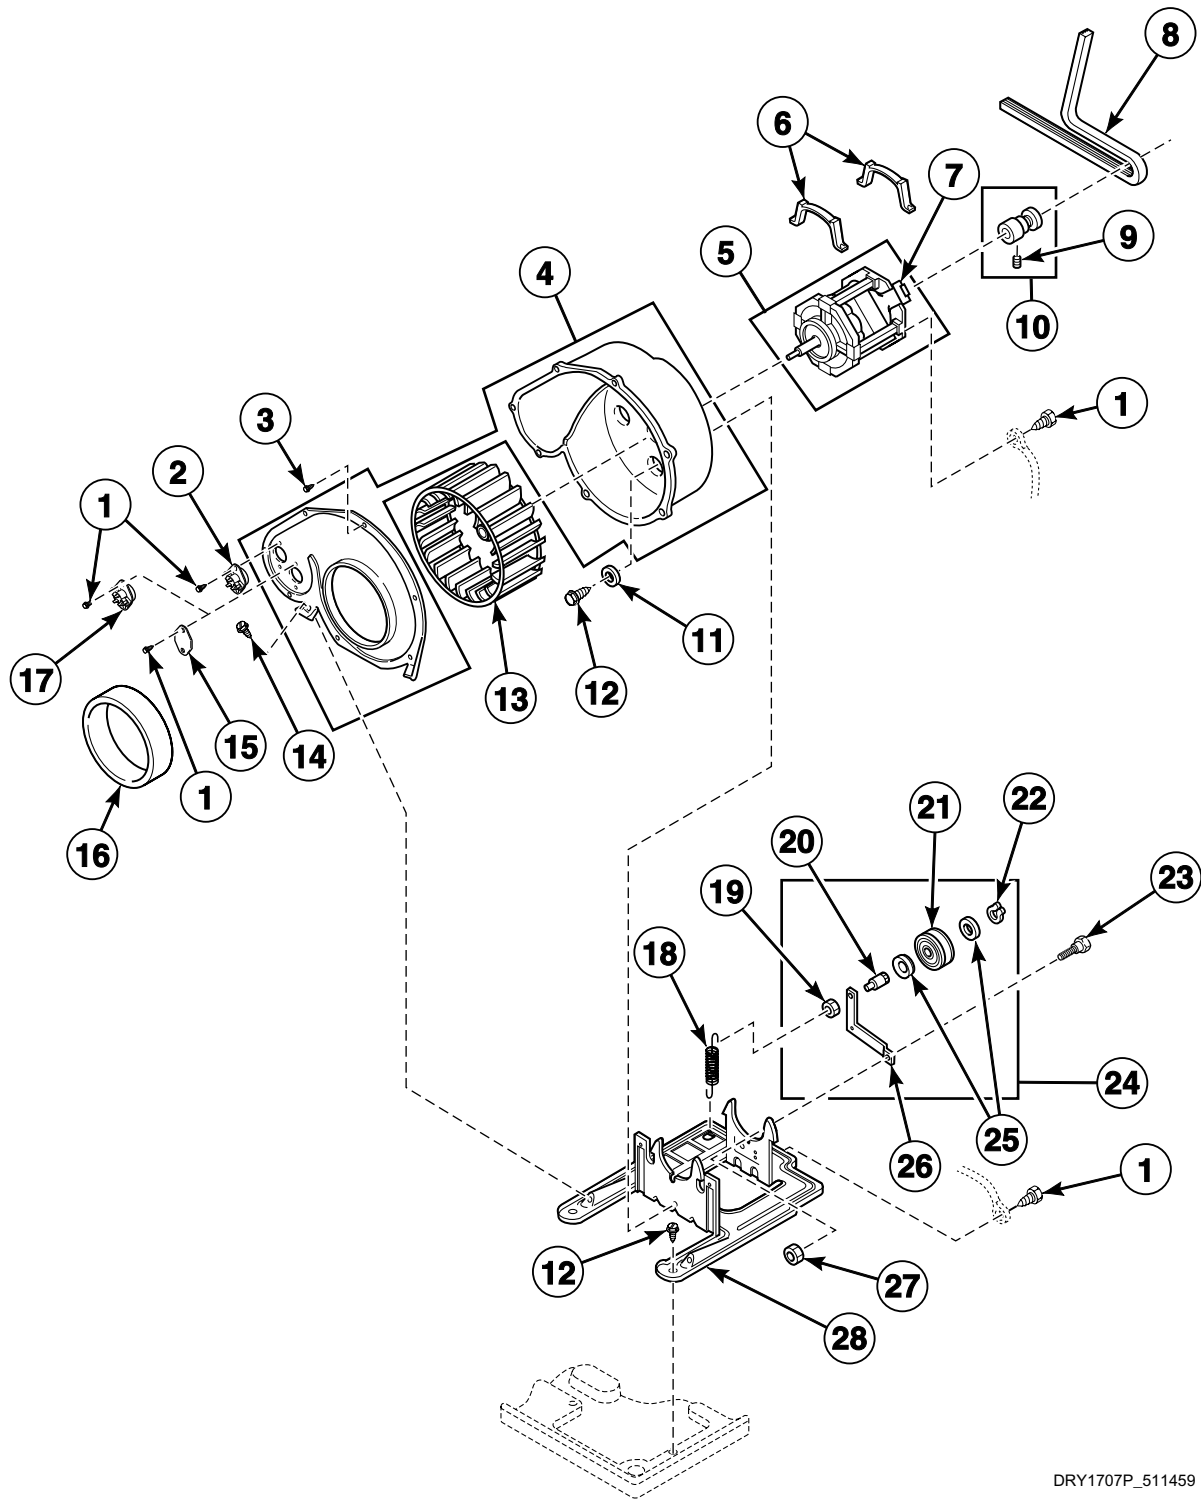

N/A = Part no longer available

Loading Door, Front Panel and Seals

DRY1708P_511459

Loading Door, Front Panel and Seals

REF	PART NO.	DESCRIPTION	COMMENTS
1	56079	Panel Locator	
2	39733	Screw	
3	28835	Speed Clip	
4	N/A	Front Panel	
5	504570	Switch	
6	61380P	Front Panel Seal	
7	51236	Nut	
8	503661	Screw	
9	56534	Support Barrel	
10	N/A	Access Door	Model KG5009-1102
11	61379P	Door Seal	White
12	23407	Nut	
13	52864	Screw	
14	56045	Hinge	
15	22649	Screw	
16	N/A	Outer Door Panel	
17	61925	Door Pull	
18	62152P	Door Liner	
19	33561	Screw	
20	510181	Door Strike	
21	510177	Door Catch Assembly	

N/A = Part no longer available

Motor, Exhaust Fan and Belt

DRY1707P_511459

Motor, Exhaust Fan and Belt

REF	PART NO.	DESCRIPTION	COMMENTS
1	23222	Screw	
2	56410	Thermostat	
3	23962	Screw	
4	511969P	Blower Housing and Cover Kit	
5	58044	Motor	Includes switch; 60 Hertz
	58056	Motor	50 Hertz
6	510180	Motor Mount Clamp	
7	N/A	Motor Switch	
8	56095	Cylinder Belt	
9	62541	Screw	
10	56062P	Motor Pulley Kit	60 Hertz
	56447	Motor Pulley Assembly	50 Hertz
11	20492	Washer	
12	503661	Screw	
13	510139P	Blower Fan Assembly	
14	501086	Screw	
15	61203	Thermostat Opening Cover	Use on models equipped with 1 cycle timer
16	56065	Seal	
17	N/A	Thermostat	Use on models equipped with 2 cycle or 5 cycle timers
18	510185	Idler Spring	
19	56156	Nut	
20	56461	Shaft	
21	510142P	Idler Wheel and Bearing Assembly	
22	23748	Retaining Ring	
23	N/A	Screw	
24	511227	Motor Mount and Idler Assembly	
25	52549	Washer	
26	N/A	Idler Lever	
27	52566	Nut	
28	510060	Motor Mount	