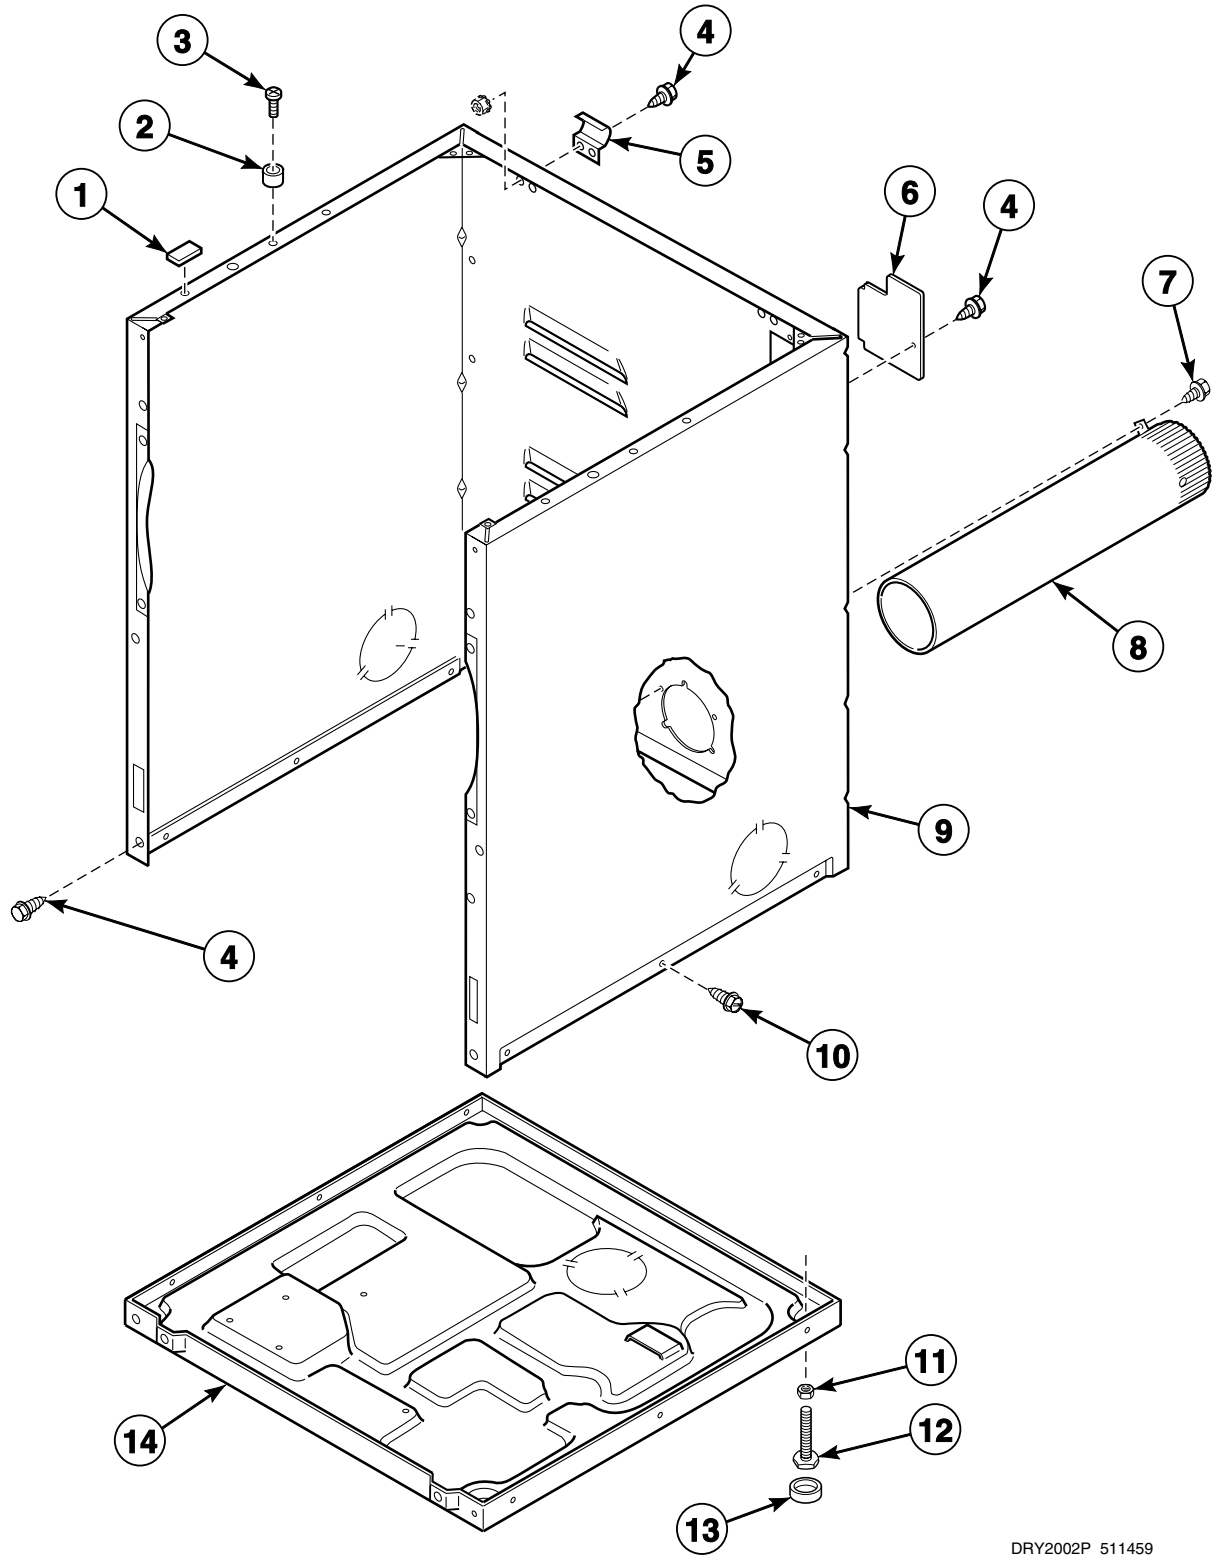

Cabinet, Exhaust Duct and Base

DRY2002P_511459

Cabinet, Exhaust Duct and Base

REF	PART NO.	DESCRIPTION	COMMENTS
1	56128	Bumper Pad	
2	56079	Panel Locator	
3	39733	Screw	
4	503661	Screw	
5	N/A	Top Hinge	
6	60821	Access Cover Plate	
7	33561	Screw	
8	N/A	Exhaust Duct Assembly	
9	N/A	Dryer Cabinet Assembly	
10	52909	Screw	
11	20274	Nut	
12	52696	Screw	
13	70282	Rubber Foot	
14	N/A	Base Assembly	

N/A = Part no longer available