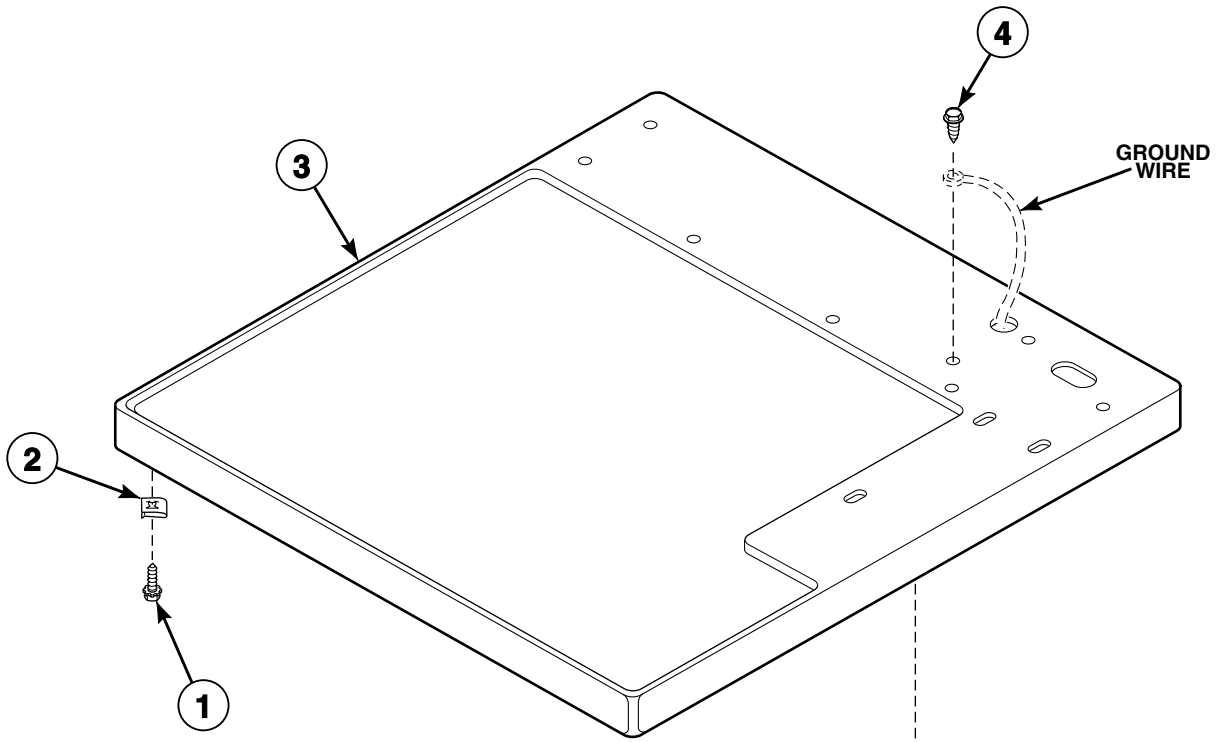

Cabinet Top

DRY920P_511459

Cabinet Top

REF	PART NO.	DESCRIPTION	COMMENTS
1	23008	Screw	
2	36020	Nut	
3	N/A	Top Panel Assembly	
4	52909	Screw	
5	32670	Foam Pad	
6	N/A	Top Brace	

N/A = Part no longer available