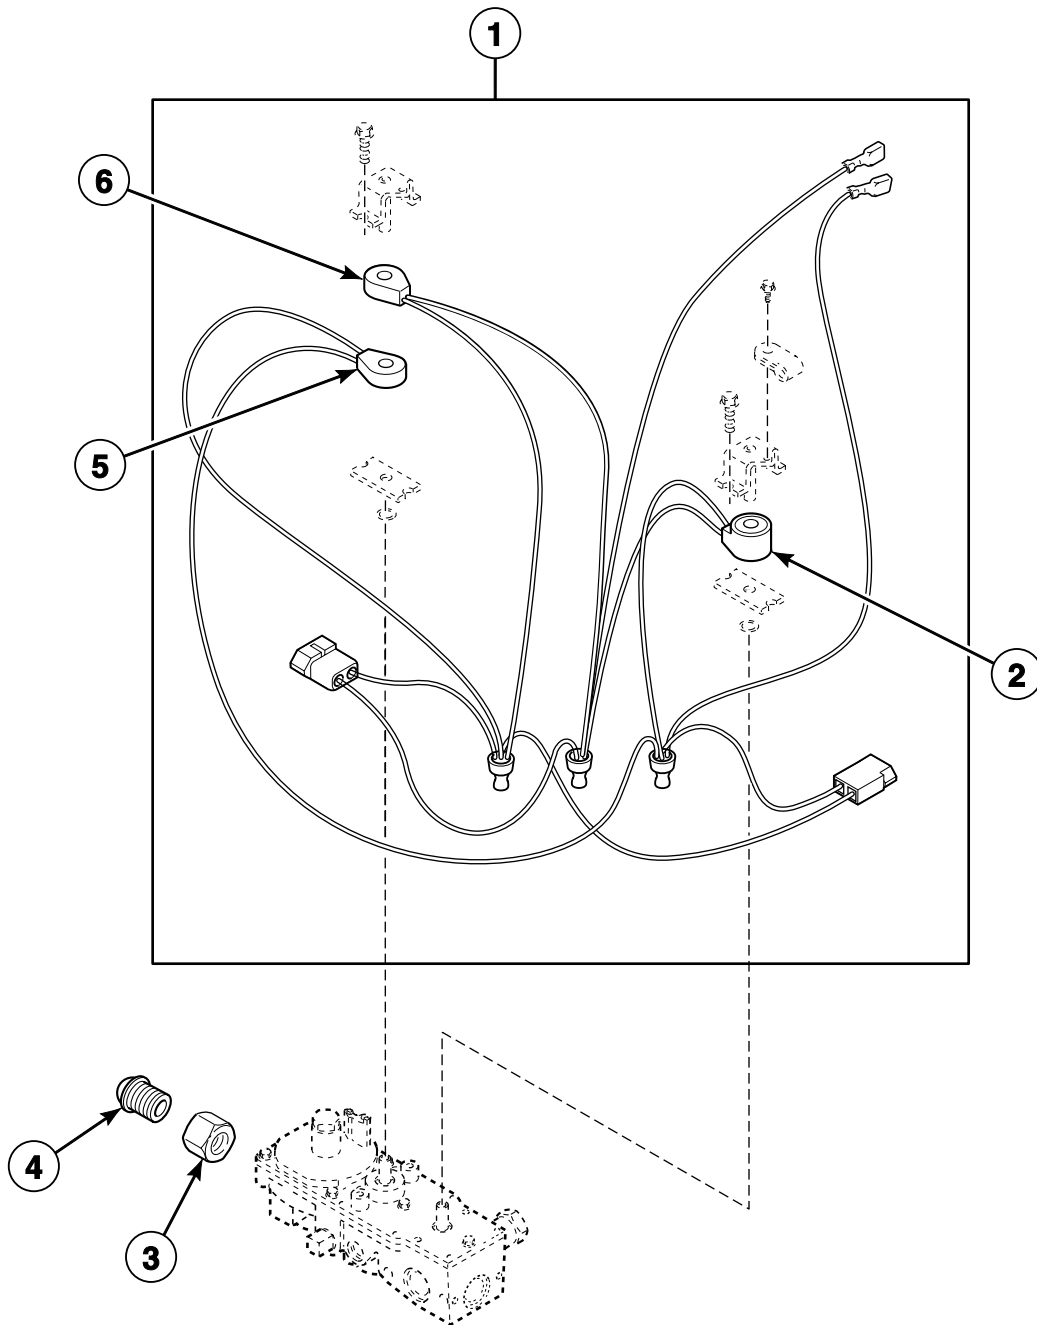

56225 Gas Valve Assembly

Model KG5009-1102

DRY928P_511459

56225 Gas Valve Assembly

REF	PART NO.	DESCRIPTION	COMMENTS
1	56225A	Coil Assembly Kit	60 Hertz
	N/A	Gas Valve Coil	50 Hertz
2	56225D	Secondary Coil	
3	N/A	Nut	
4	N/A	Nipple	
5	56225C	Booster Coil	
6	56225B	Holding Coil	

N/A = Part no longer available