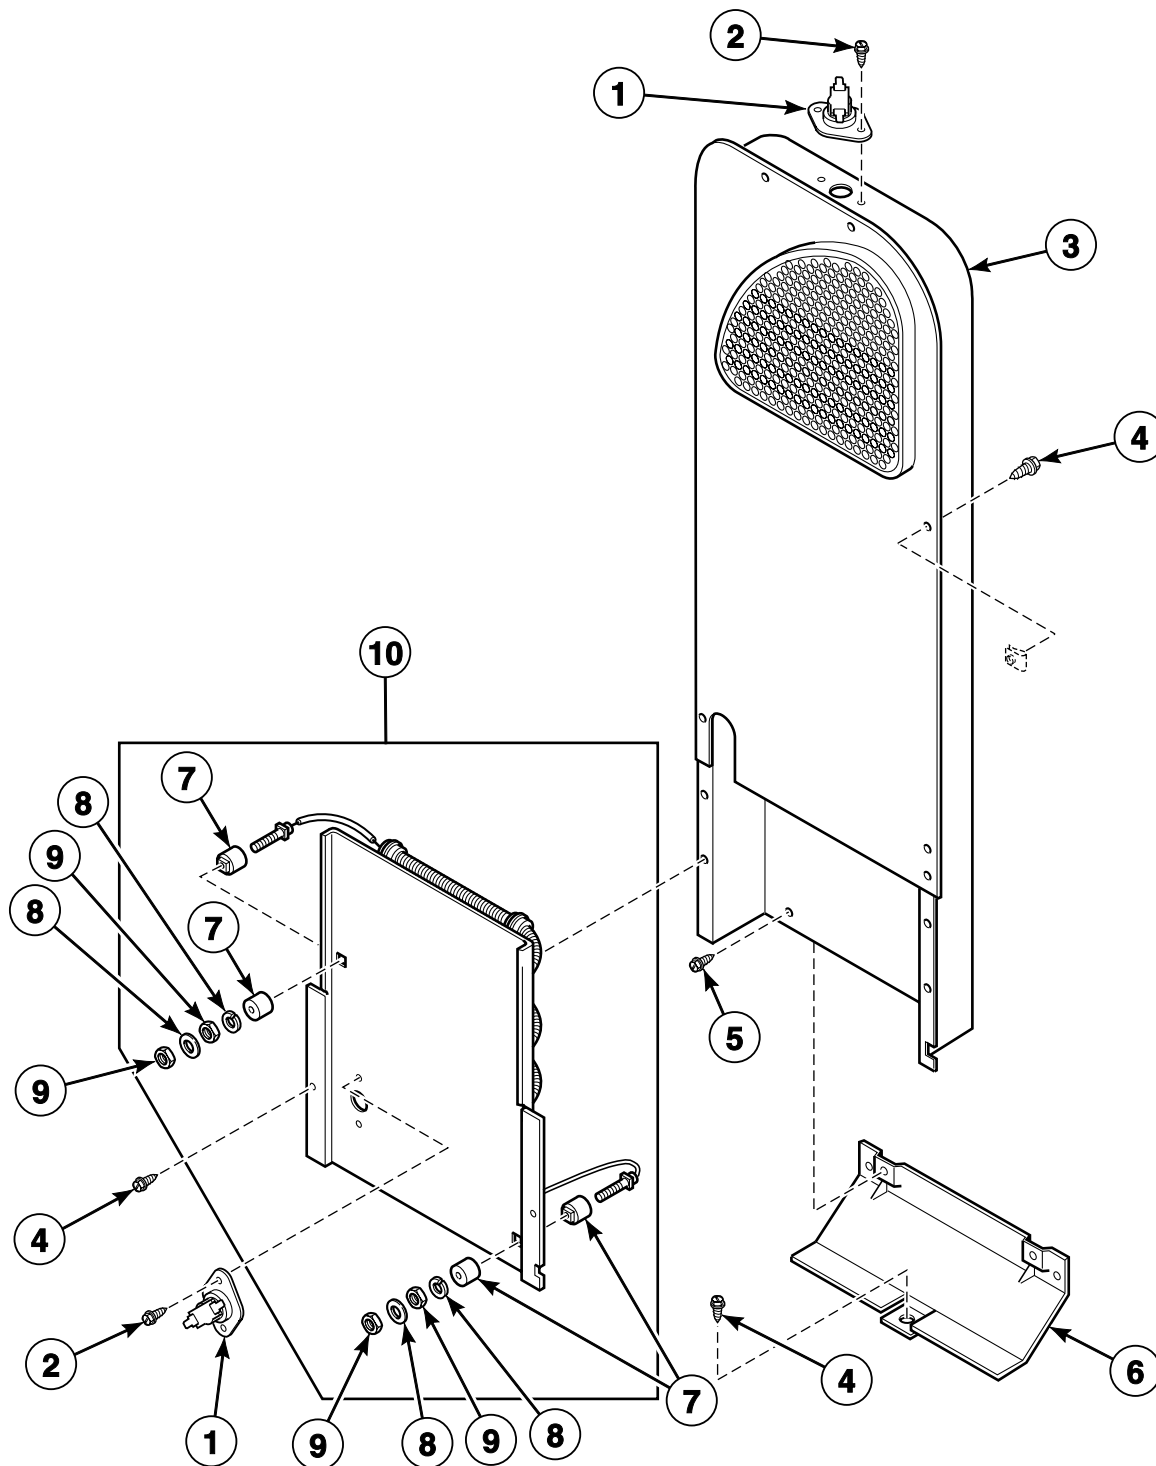

Heater Duct and Element Assembly

Models KE5003-1102 and KE5003-4562

DRY1704P_511459

Heater Duct and Element Assembly

REF	PART NO.	DESCRIPTION	COMMENTS
1	57239	Thermostat	Optional on some models
2	23222	Screw	
3	500180P	Heater Duct Assembly	Models equipped with item 1
	510025P	Heater Duct and Screw Assembly	All other models
4	503661	Screw	
5	51780	Screw	
6	60952	Heat Duct Shield	
7	N/A	Terminal Bushings Assembly	
8	56552	Washer	
9	Q6163	Nut	
10	61928	Heater Kit Assembly	208 Volt; 4.75 kW; White
	61927	Heater Kit Assembly	230 Volt; 5.0 kW
	61929	Heater Kit Assembly	240 Volt; 4.8 kW
	61930	Heater Kit Assembly	240 Volt; 4.0 kW
	61931	Heater Kit Assembly	240 Volt; 3.1 kW

N/A = Part no longer available