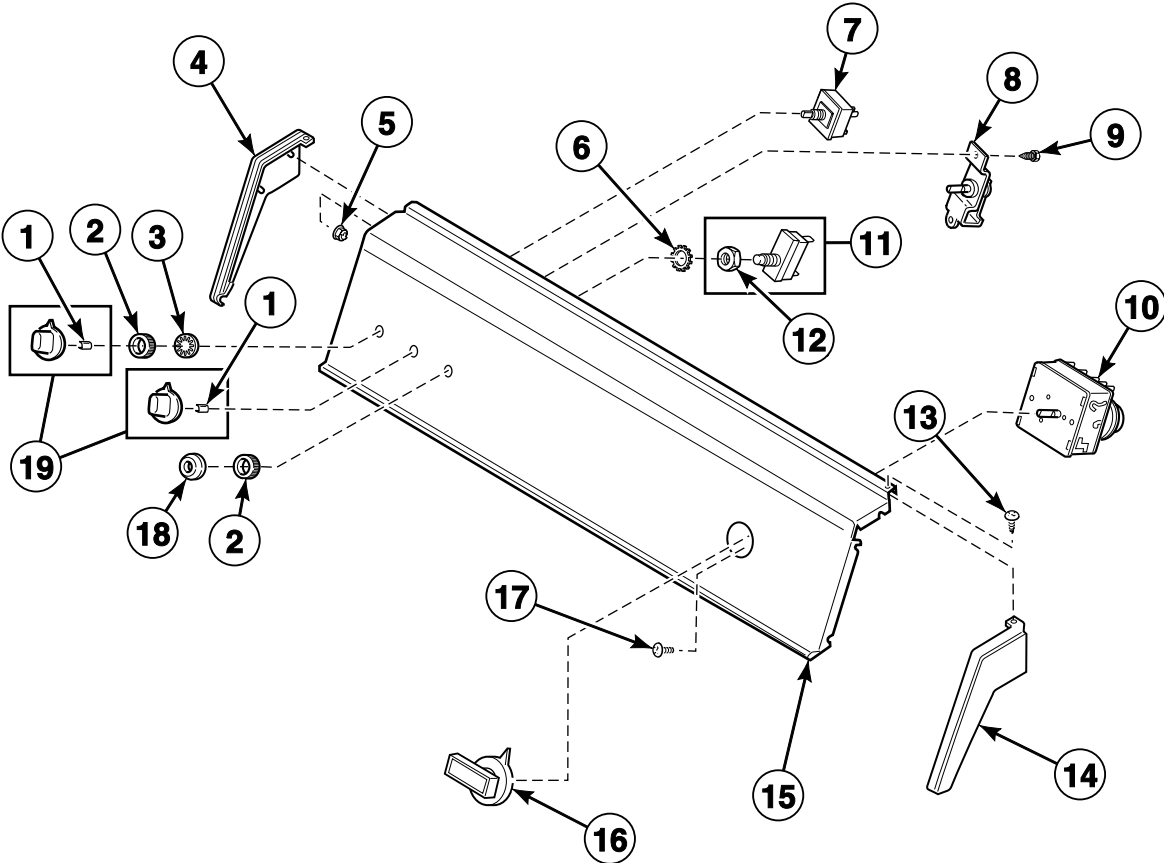

Control Panel and Controls - 2 Cycle and 5 Cycle Timer Models

DRY1711P_511459

Control Panel and Controls - 2 Cycle and 5 Cycle Timer Models

REF	PART NO.	DESCRIPTION	COMMENTS
1	N/A	Retainer	
2	24206	Nut	
3	91176	Washer	
4	N/A	End Casting	Left
5	N/A	Nut	
6	25820	Washer	
7	58813	Fabric Selector Switch	3 position
	58032	Fabric Selector Switch	5 position
8	N/A	Buzzer	Optional on some models
9	501086	Screw	
10	N/A	Timer	
11	57349	Start Switch Assembly	Includes item 12
12	52947	Nut	
13	25232	Screw	
14	N/A	End Casting	Right
15	N/A	Control Panel	
16	N/A	Timer Knob Assembly	
17	N/A	Screw	
18	N/A	Switch Collar	
19	N/A	Switch Knob Assembly	

N/A = Part no longer available