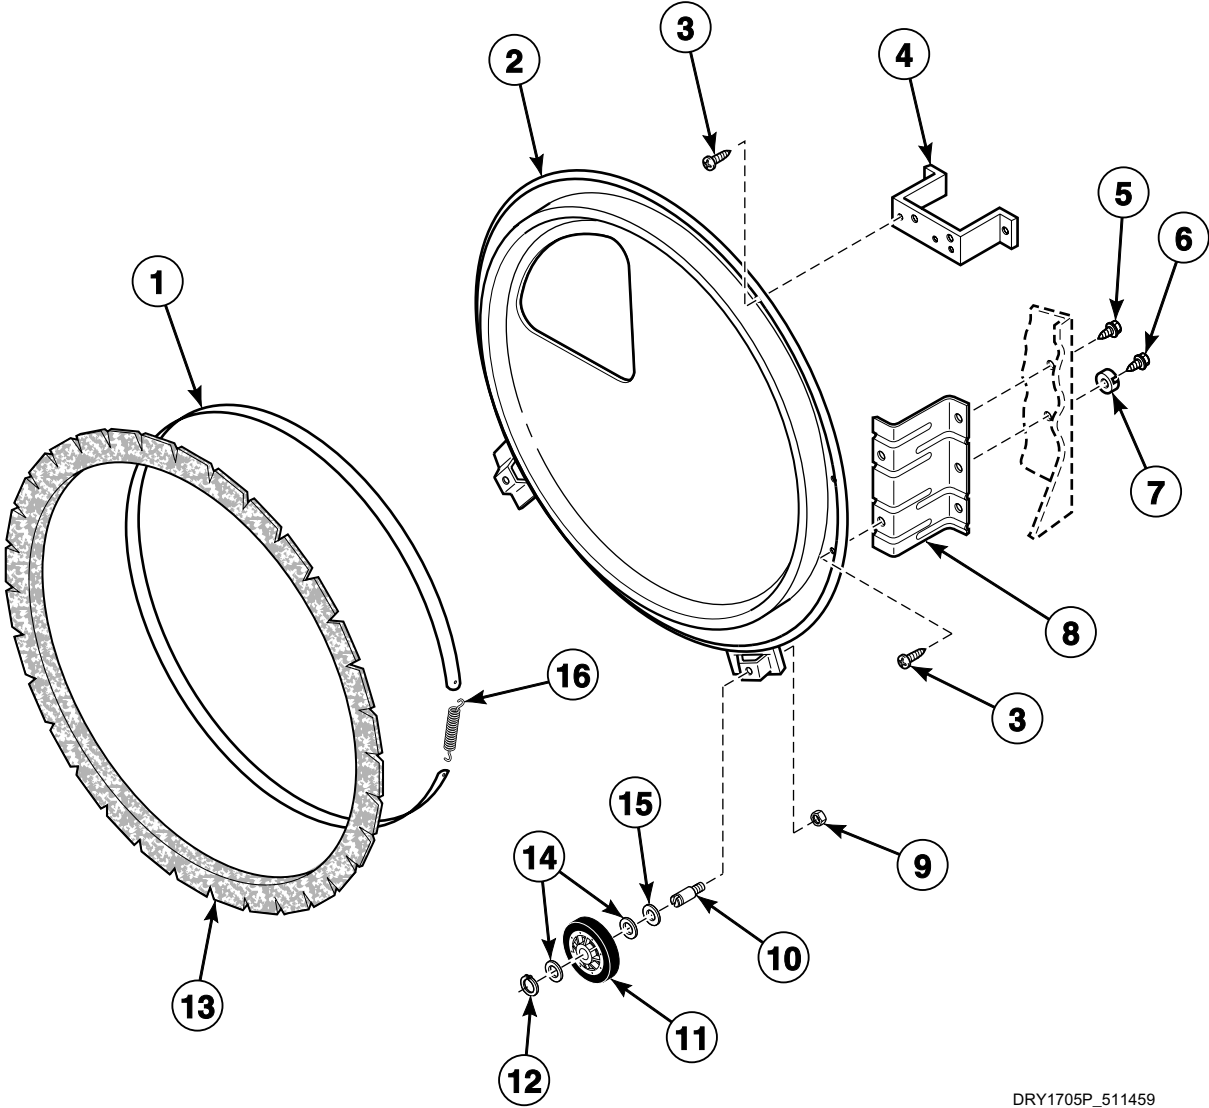

N/A = Part no longer available

Front Bulkhead, Air Duct, Felt Seal and Cylinder

DRY1706P_511459

Front Bulkhead, Air Duct, Felt Seal and Cylinder

REF	PART NO.	DESCRIPTION	COMMENTS
1	60645P	Cylinder Assembly	Includes item 2
2	61399	Cylinder Baffle	
3	62588	Screw	
4	52310	Spring	
5	23222	Screw	
6	61448	Cylinder Glide	
7	56058	Felt Pad	
8	33561	Screw	
9	60786	Air Duct Assembly	
10	N/A	Bumper	
11	61376P	Lint Filter	
12	503661	Screw	
13	N/A	Front Bulkhead Assembly	
14	56090	Seal Strap	
15	56088	Seal Assembly	

N/A = Part no longer available

Rear Bulkhead, Felt Seal and Cylinder Roller

DRY1705P_511459

Rear Bulkhead, Felt Seal and Cylinder Roller

REF	PART NO.	DESCRIPTION	COMMENTS
1	56090	Seal Strap	
2	61135P	Rear Bulkhead Assembly	
3	M400664	Screw	
4	N/A	Terminal Block Bracket	
5	503661	Screw	
6	52909	Screw	Green
7	51474	Washer	
8	N/A	Rear Bulkhead Bracket	
9	56156	Nut	
10	56461	Shaft	
11	62649	Cylinder Roller	
12	23748	Retaining Ring	
13	56088	Seal Assembly	
14	52549	Washer	
15	23886	Washer	
16	52310	Spring	