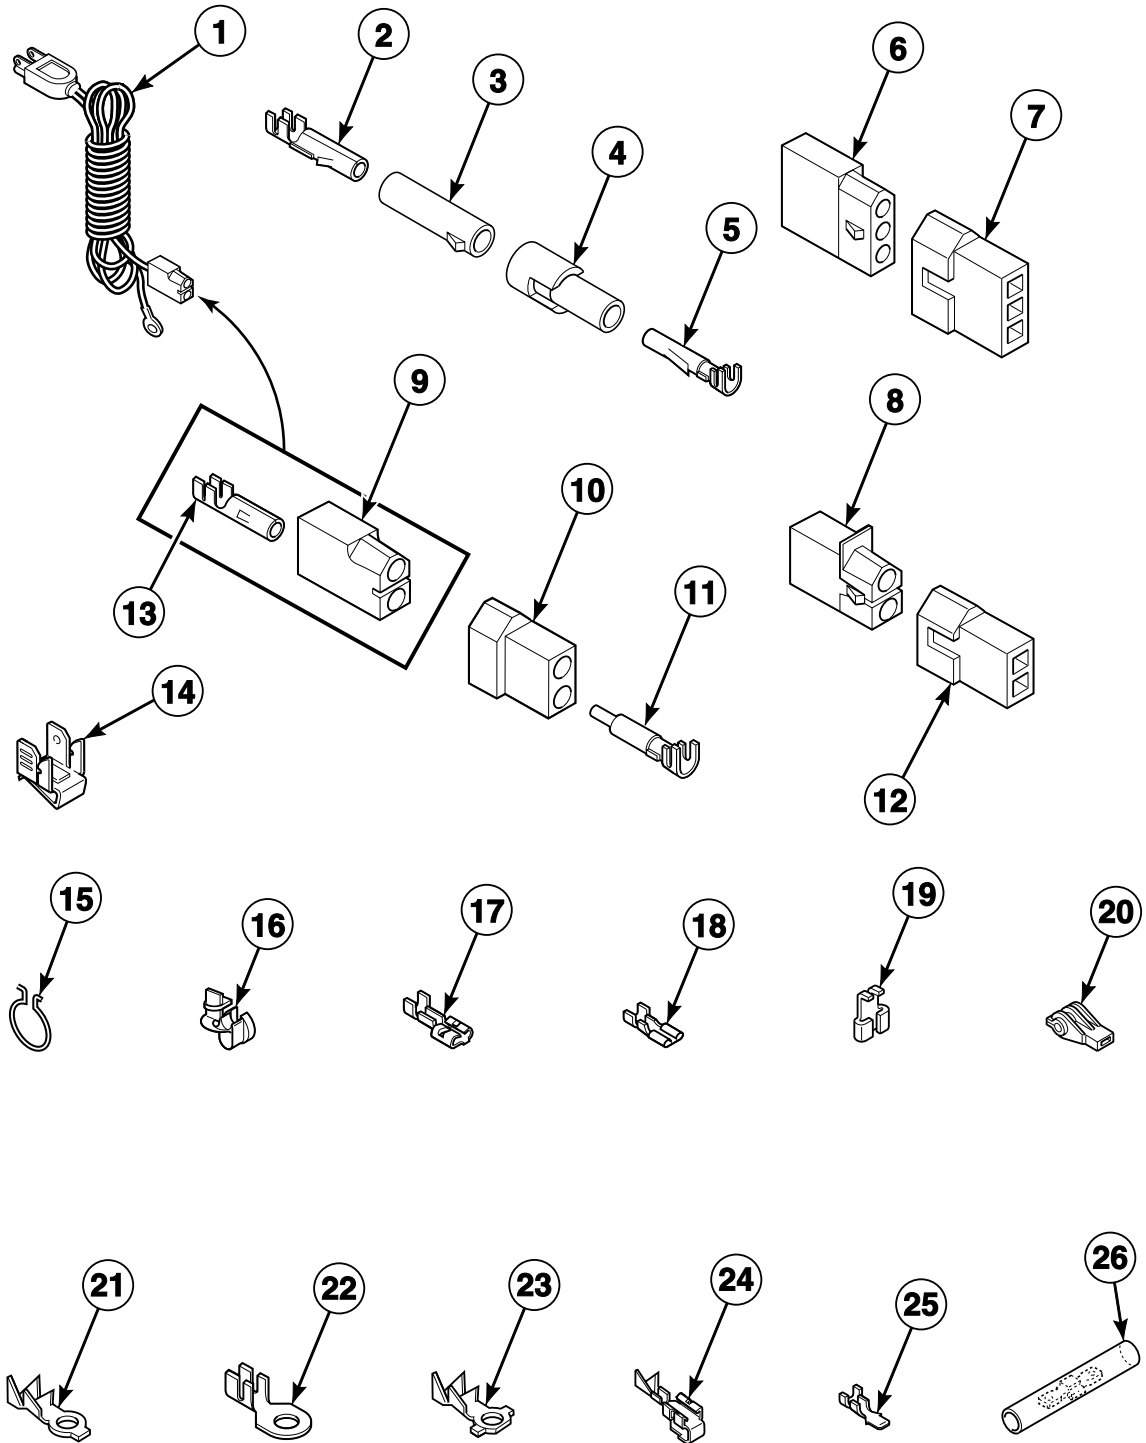

N/A = Part no longer available

Terminal Block

DRY924P_511459

Terminal Block

REF	PART NO.	DESCRIPTION	COMMENTS
1	50854	Terminal Block	
2	Q6163	Nut	
3	503661	Screw	
4	51474	Washer	
5	56552	Washer	
6	Q6535	Screw	
7	56087	Terminal Block Shield	
8	52909	Screw	

N/A = Part no longer available

Lead-In Cord and Terminals

DRY1991P_511459

Lead-In Cord and Terminals

REF	PART NO.	DESCRIPTION	COMMENTS
1	56222	Lead-In Cord	
2	00117	Female Pin Terminal	
3	26301	Molex Receptacle	
4	26302	1 Circuit Plug	
5	00116	Male Pin Terminal	
6	23039	3 Circuit Receptacle	
7	23040	Plug	
8	56451	2 Circuit Receptacle	
9	56265	2 Circuit Receptacle	
10	56266	2 Circuit Plug	
11	00127	Male Pin Terminal	
12	56448	2 Circuit Plug	
13	00130	Female Pin Terminal	
14	00161	Grounding Clip	
15	51291	Wire Clip	
16	38384	Strain Relief	
17	00223	Female Spade Terminal	Large spade
18	00112	Female Spade Terminal	Small spade
19	00120	Female Flag Terminal	
20	70210	Insulator	Blue
21	00110	Ring Terminal	No. 10; Small shank
22	00111	Ring Terminal	No. 10; Large shank
23	00113	Ring Terminal	14 ring
24	00114	Female Spade Terminal	
25	00139	Male Tab Terminal	1/4 inch
26	21091	Connector	