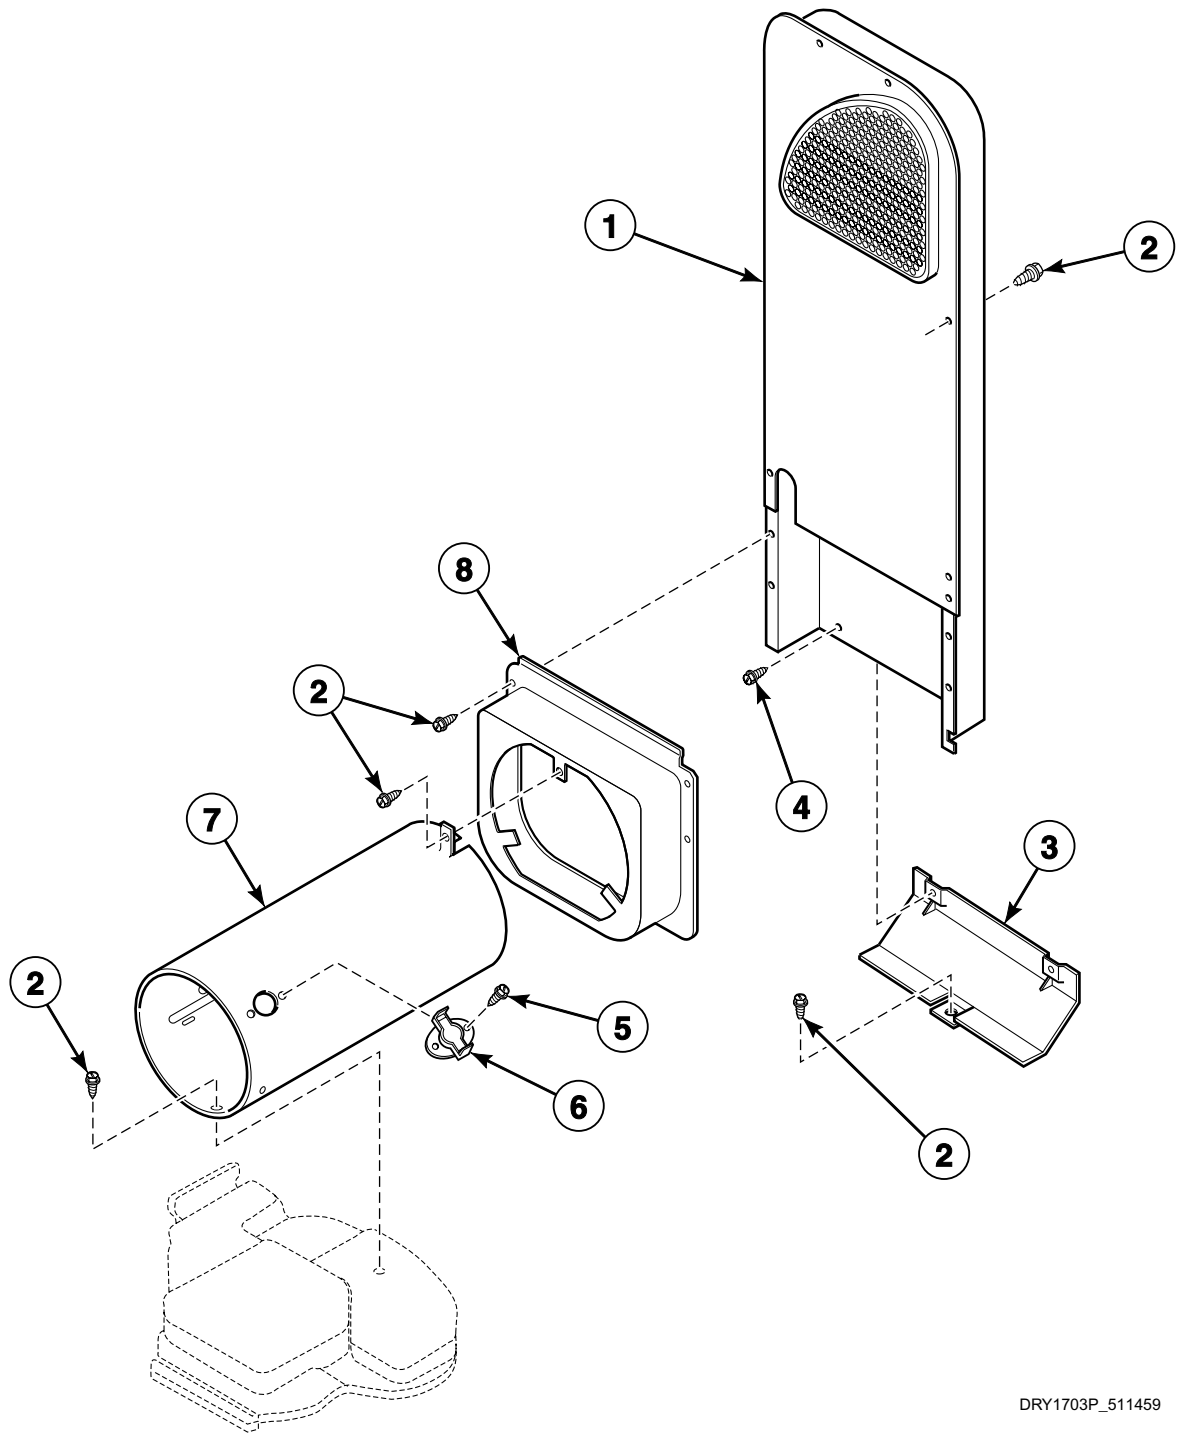

Heater Duct Assembly

Model KG5009-1102

DRY1703P_511459

Heater Duct Assembly

REF	PART NO.	DESCRIPTION	COMMENTS
1	510025P	Heater Duct and Screw Assembly	
2	503661	Screw	
3	60952	Heat Duct Shield	
4	51780	Screw	
5	23222	Screw	
6	489P3	Thermostat and Plate Kit	
7	N/A	Combustion Duct	
8	510101	Heat Duct Shroud	

N/A = Part no longer available