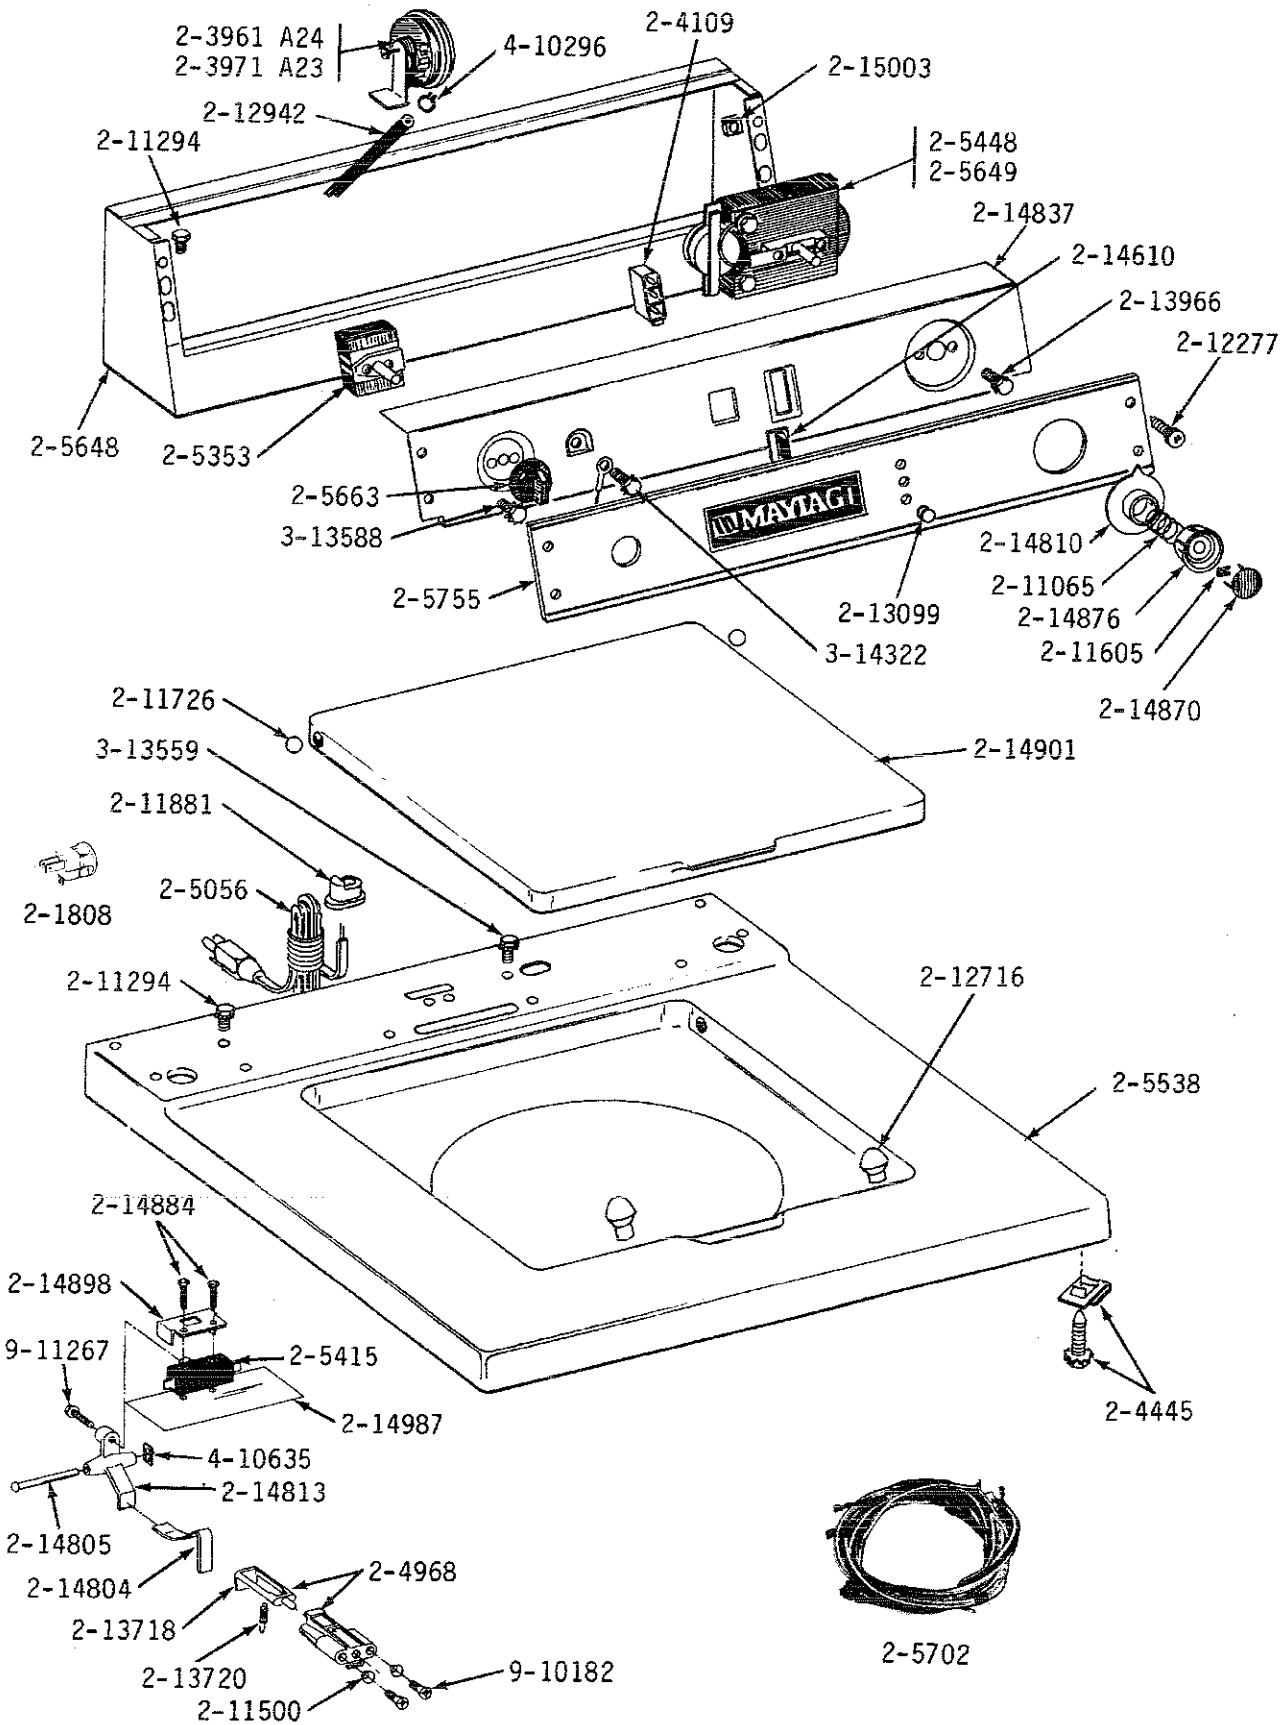

Illustrated Parts Lookup

Parts for COMMERCIAL LAUNDRY Model "A23CA", Image Section "01 - CA CONTROL PANEL, TOP COVER & LID SWITCH"

Item	Part Number	Part Description	Alt Part	Series	Qty
1	Y201808	CONVERTER		00	1
2	203961	PRESSURE SWITCH	22004474	00	-
3	203971	PRESSURE SWITCH	203970	00	1
4	204109	3 BULB SIGNAL LIGHT		00	1
5	204445	SCREW & FASTENER ASY.		00	1
6	204968	PLUNGER & BRACKET ASSEMBLY--W		00	1
7	205056	CORD, POWER	204590	00	1
8	205353	SWITCH, TEMP.		00	1
9	205415	SWITCH, LID (W/O TUB LIGHT)	279347	00	1
10	205448	TIMER MOTOR 120-60	Y208602	00	1
11	NLA	TOP COVER-WHITE		00	1
12	NLA	CONSOLE-WHITE		00	1
13	205649	TIMER		00	1
14	205663	KNOB FOR SELECTOR SWITCH		00	1
15	NLA	MAIN WIRE HARNESS		00	1
16	NLA	CONTROL PANEL WITH LENS		00	1
17	211065	SPRING, TIMER KNOB		00	1
18	211294	SCREW		00	1
19	211500	WASHER,BRACKE TO TOP COVER		00	1
20	211605	RETAINER, TIMER KNOB		00	1
21	211726	HINGE, BALL		00	1
22	211881	GROMMET, CORD		00	1
23	212277	SCREW, No.8 X 1/2 INCH		00	1
24	212716	BUMPER, LID		00	1
25	212942	AIR DOME AND TUBE	22001619	00	1
26	213099	LENS FOR CONTROL PANEL		00	1
27	213718	LID SWITCH PLUNGER		00	1
28	213720	SPRING		00	1
29	213966	SCREW-TIMER TO CONTROL PANE	3400014	00	1
30	214610	BUMPER, LID		00	1
31	214804	UNBALANCE LEVER		00	1
32	214805	PIN FOR UNBALANCE LEVER		00	1
33	214810	TIMER DIAL INDICATOR	22001571	00	1
34	214813	LEVER FOR LID SWITCH		00	1
35	NLA	BACK UP PLATE-WHITE		00	1
36	214870	CAP FOR KNOB		00	1
37	214876	KNOB FOR TIMER - CA		00	1
38	214884	SCREW - LID SWITCH	213501	00	1
39	214898	COVER FOR LID SWITCH		00	1
40	214901	LID-WHITE		00	1
41	NLA	PAD, CONTROL PANEL		00	1
42	215003	FASTENER		00	1
43	Y313559	SCREW		00	1
44	Y313588	SCREW		00	1
45	Y314322	SCREW, No.8-32 X 3/8 INCH	211251	00	1
46	410296	CLAMP, WATER LEVEL SWTCH TUBE	596669	00	1
47	410635	FASTENER		00	1
48	910182	SCREW	25-7809	00	1