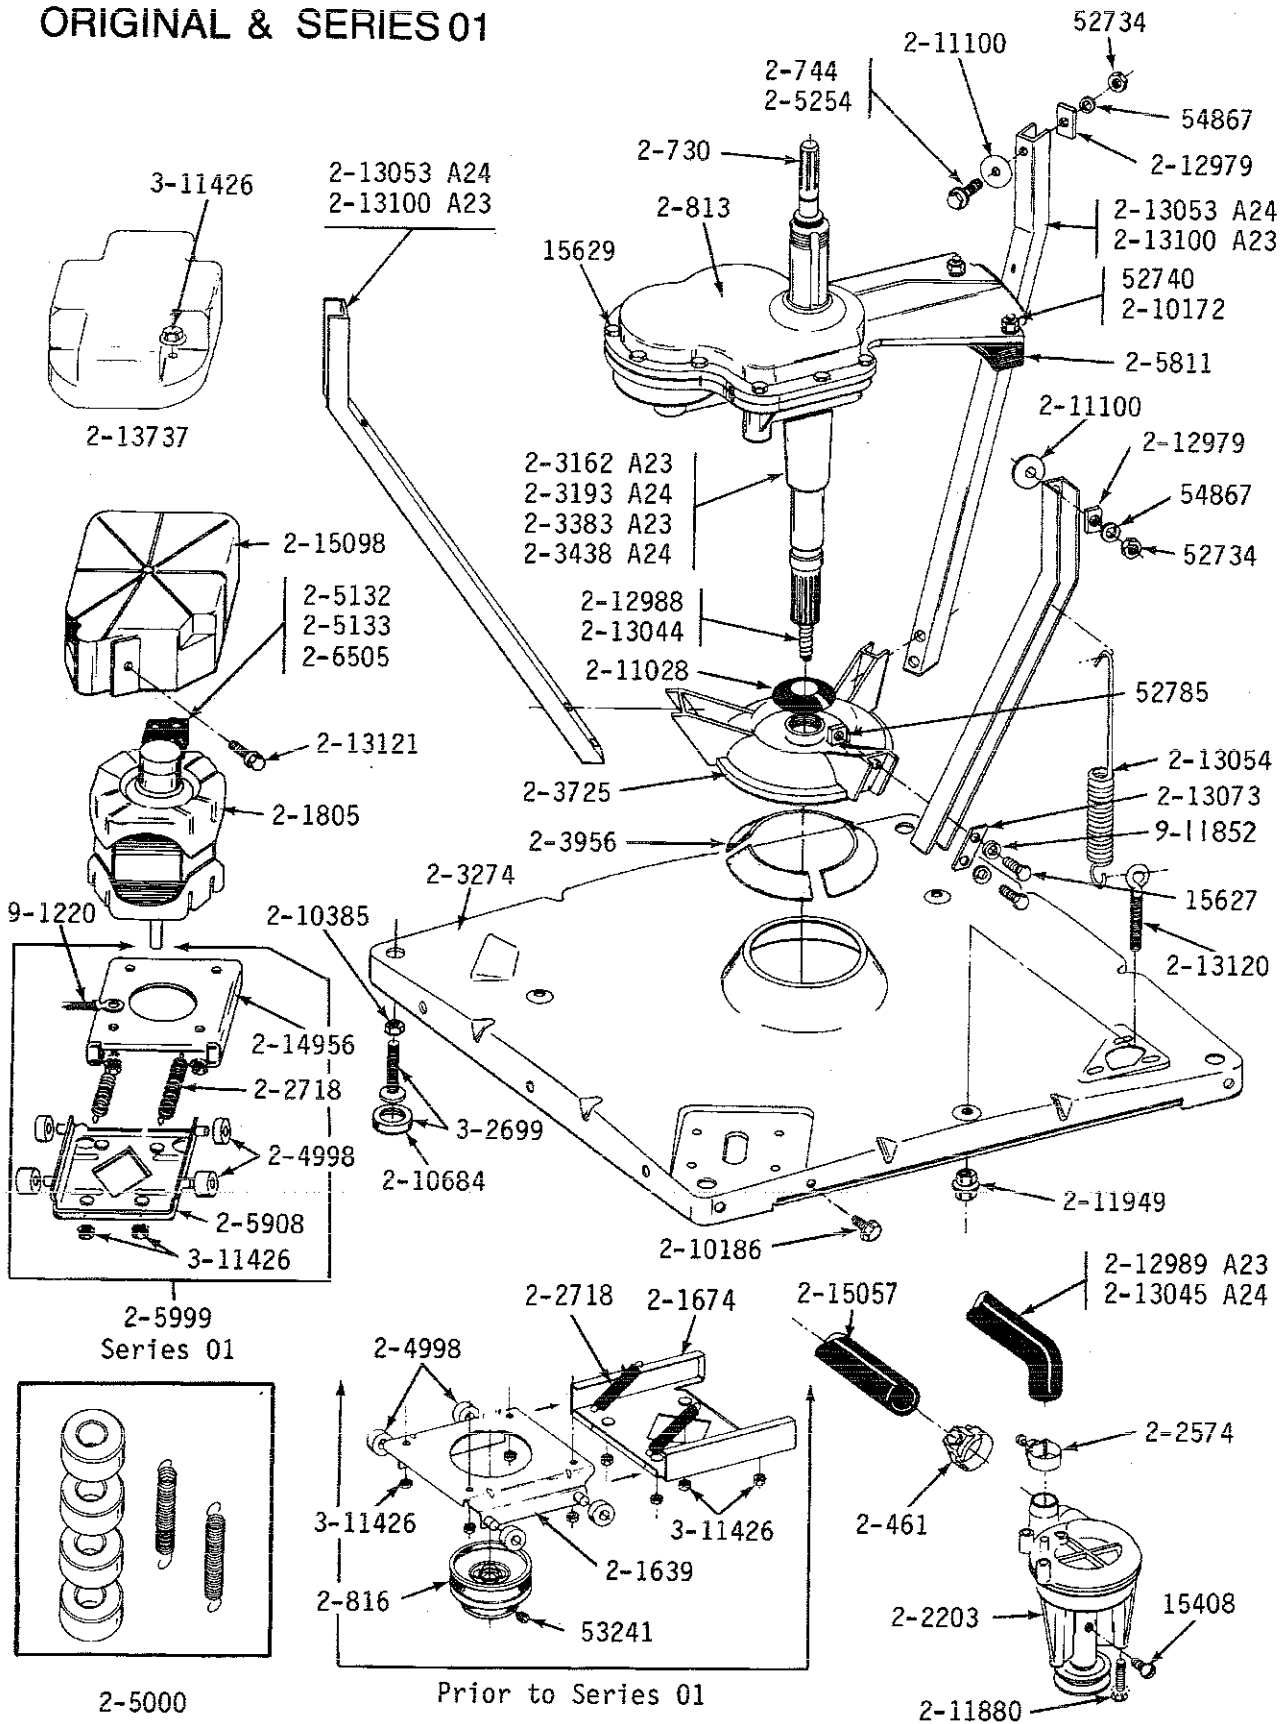

ALL MODELS **BASE, PUMP, MOTOR & COMPONENTS**

ORIGINAL & SERIES 01

Illustrated Parts Lookup

Parts for COMMERCIAL LAUNDRY Model "A23CA", Image Section "05 - BASE, PUMP, MOTOR & COMPONENTS"

Item	Part Number	Part Description	Alt Part	Series	Qty
1	Y015408	SCREW, BEARING INSERT	22003235	00	1
2	Y015627	SCREW, HEX HD CAP 5/16 X 5/8		00	1
3	Y015629	BOLT, GRINDING CHAMBER-DRAI		00	1
4	Y052734	NUT		00	1
5	Y052740	NUT		00	1
6	Y052785	NUT,BRACE TO DAMPER		00	1
7	Y053241	SET SCREW, PULLEY		00	1
8	Y054867	WASHER, LOCK		00	1
9	200461	HOSE CLAMP (1-5/8 INCH)	285655	00	1
10	200730	AGITATOR SHAFT	22002124	00	1
11	200744	BOLT & GASKET ASSY.(SHORT)		00	1
12	NLA	GEAR CASE COVER ASSEMBLY		00	1
13	200816	PULLEY, MOTOR (W/SET SCREW)	6-2008160	00	1
14	201639	UPPER MOTOR MOUNT		00	1
15	201674	LOWER MOTOR MOUNT---NA		00	1
16	201805	MOTOR (ONE SPEED)	12002351	00	1
17	202203	PUMP AS PAK	6-2022030	00	1
18	202574	CLAMP, HOSE	3367052	00	1
19	202718	TENSION SPRINGS		00	1
20	NLA	GEAR HOUSING W/STUDS & TUBE		00	1
21	NLA	GEAR HOUSING W/STUDS & TUBE		00	-
22	203274	BASE WITH DAMPER PADS		00	1
23	203383	TRANS & CENTER ASSM. REG TU	W10172458	00	1
24	203438	TRANS & CENTER ASSM. LG TUB	W10172457	00	-
25	203725	DAMPER W/BOLT & CLIP		00	1
26	203956	DAMPER PAD KIT (W/POLY LUBE)		00	1
27	Y204998	GLIDE KIT (4 W/POLY LUBE)	205000	00	1
28	205000	GLIDE & SPRING KIT		00	1
29	205132	SWITCH, MOTOR START		00	1
30	NLA	MOTOR EXTERNAL START SWITCH		00	1
31	205254	BOLT & GASKET ASSEMBLY (LONG)		00	1
32	NLA	COUNTERWEIGHT		00	1
33	205908	LOWER MOTOR MOUNT		01	1
34	205999	MOTOR MOUNT ASSM COMPLETE		01	1
35	NLA	SWITCH, MOTOR START---N		00	1
36	NLA	LOCK WASHER		00	1
37	210186	SCREW, GROUND WIRE TO BASE--NA	3370225	00	1
38	210385	NUT, LOCK		00	1
39	210684	FOOT, RUBBER		00	1
40	211028	DEFLECTOR, WATER (DRIVE TUBE)	22001586	00	1
41	211100	WASHER, CUSHION		00	1
42	211880	SCREW (HEX HD No.10 X 1/2 INC)		00	1
43	211949	NUT, EYEBOLT		00	1
44	212979	WASHER, TUB BRACE		00	1
45	212988	CENTER SHAFT		00	1
46	Y212989	HOSE, OUTER TUB TO PUMP		00	1
47	213044	CENTER SHAFT		00	-
48	213045	DRAIN HOSE-TUB TO PUMP		00	-