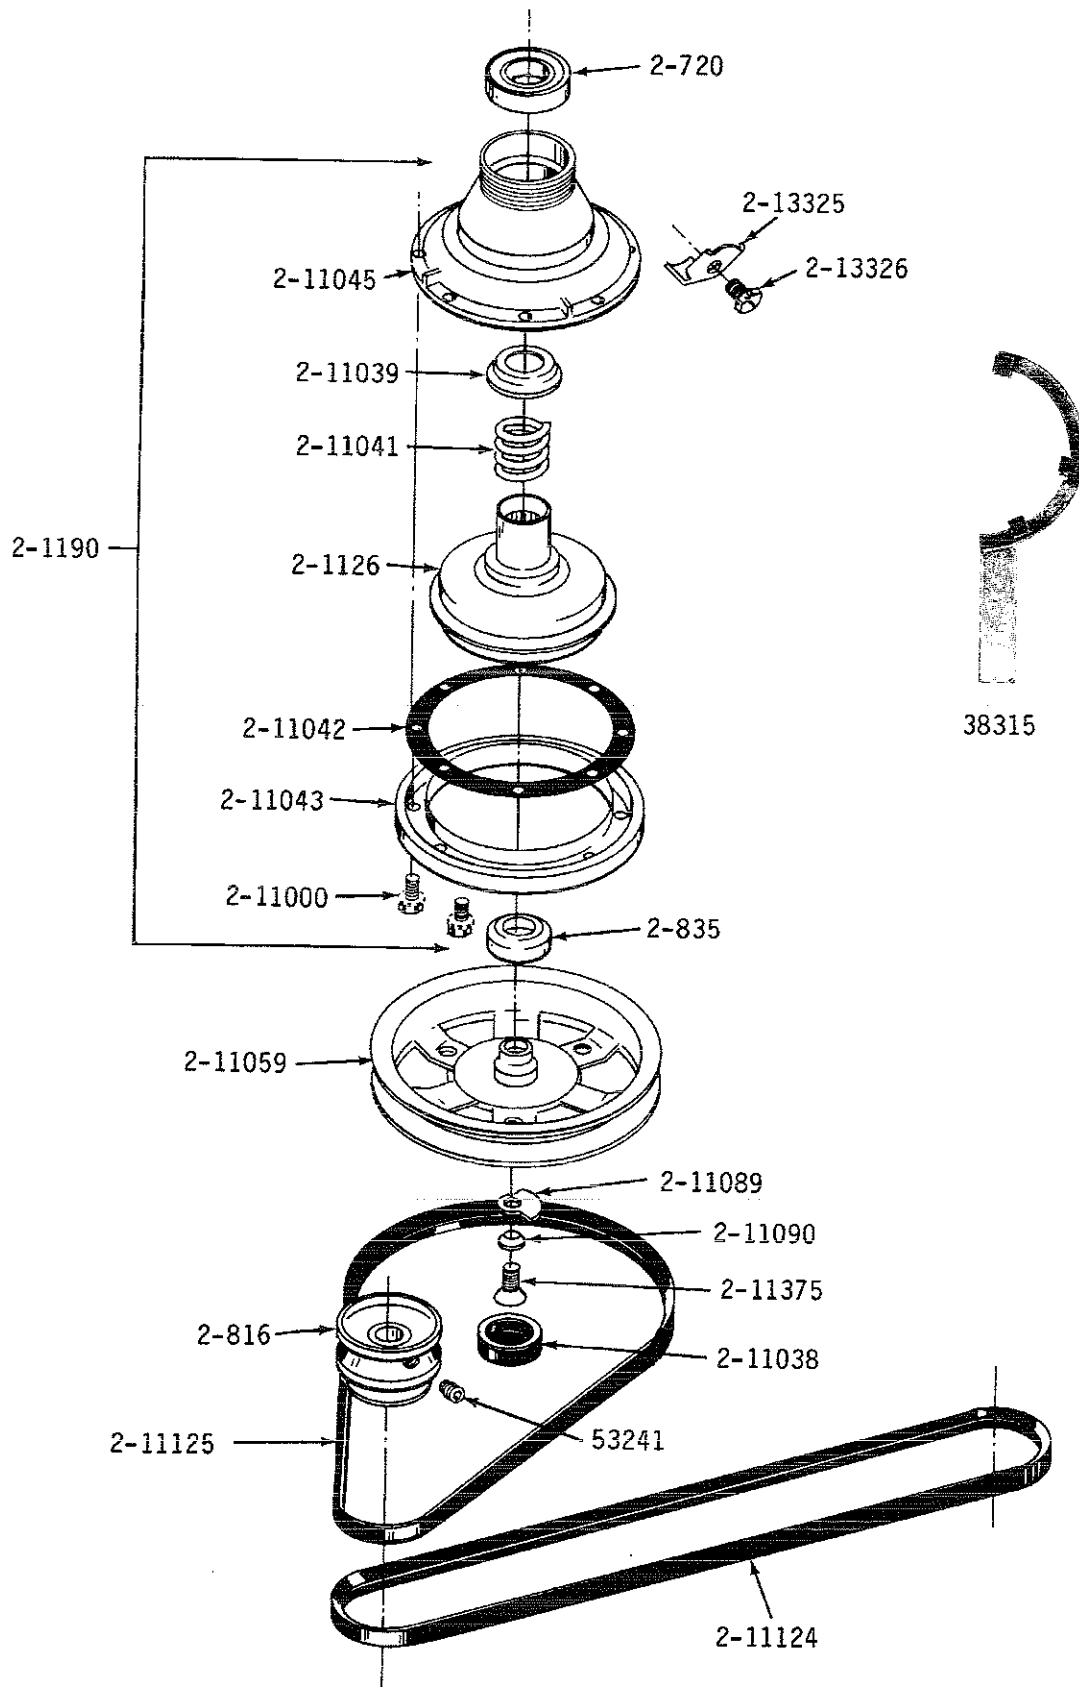

ALL MODELS

CLUTCH, BRAKE & BELTS

Illustrated Parts Lookup

Parts for COMMERCIAL LAUNDRY Model "A23CA", Image Section "06 - CLUTCH, BRAKE & BELTS"

Item	Part Number	Part Description	Alt Part	Series	Qty
1	Y038315	TOOL, BRAKE PKG ASSY		00	1
2	Y053241	SET SCREW, PULLEY		00	1
3	Y200720	BALL BEARING, RADIAL---S	22003441	00	1
4	200816	PULLEY, MOTOR (W/SET SCREW)	6-2008160	00	1
5	200835	BEARING, BRAKE ROTOR		00	1
6	201126	ROTOR, BRAKE (W/FACING)	6-2011900	00	1
7	201190	BRAKE ASSEMBLY	6-2011900	00	1
8	211000	SCREW, HEX HEAD (BRAKE DRUM)		00	1
9	NLA	CAP, OIL RETAINER		00	1
10	211039	RETAINER, BRAKE SPRING	6-2011900	00	1
11	211041	SPRING, BRAKE	6-2011900	00	1
12	211042	GASKET, BRAKE DRUM	6-2011900	00	1
13	211043	DRUM, BRAKE	6-2011900	00	1
14	211045	HOUSING, BRAKE	6-2011900	00	1
15	211059	PULLEY, DRIVE	6-2301530	00	1
16	211089	LUG, STOP		00	1
17	211090	WASHER, LOCK	22003555	00	1
18	211124	V BELT, PUMP		00	1
19	211125	V BELT, DRIVE PULLEY		00	1
20	211375	SCREW, STOP LUG (CENTER SHAFT)	681582	00	1
21	213325	CLIP, RETAINER		00	1
22	213326	SCREW, RETAINING CLIP		00	1