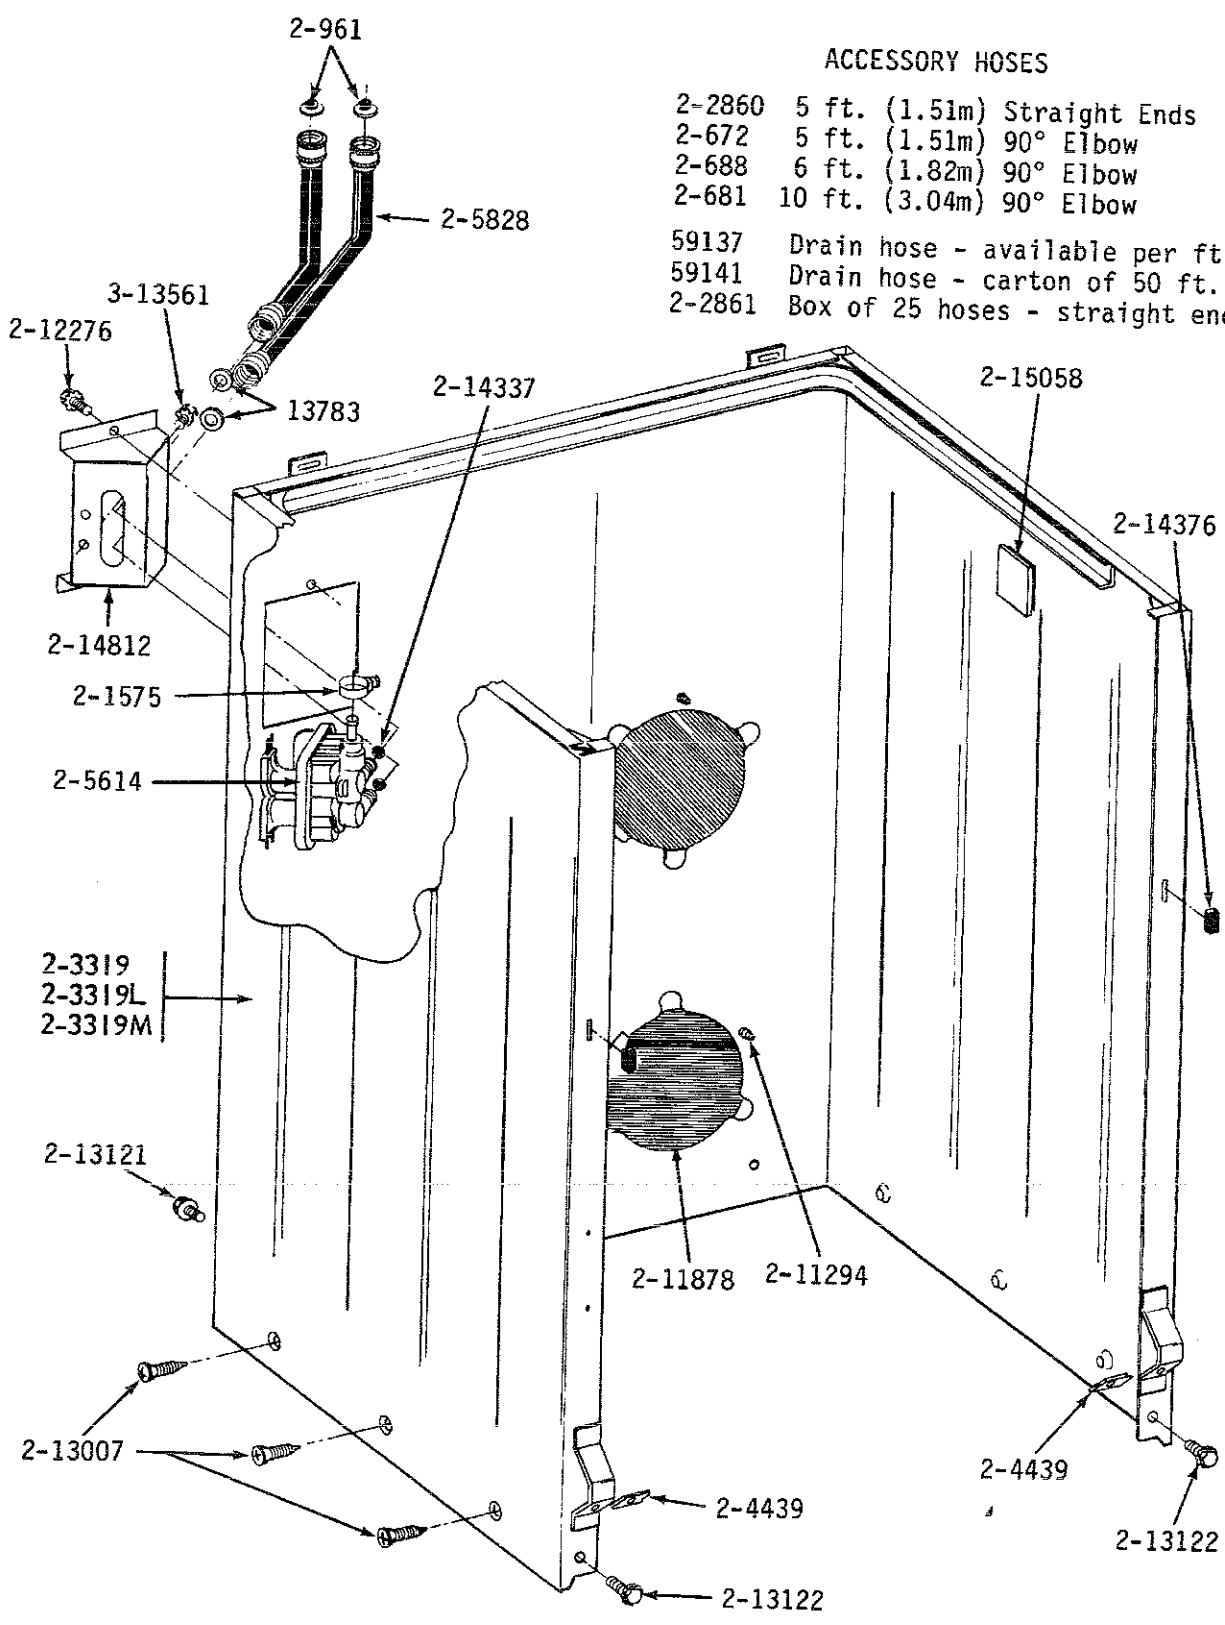

ALL MODELS CABINET, WATER VALVE, HOSES & FRONT PANEL

ACCESSORY HOSES

- 2-2860 5 ft. (1.51m) Straight Ends
- 2-672 5 ft. (1.51m) 90° Elbow
- 2-688 6 ft. (1.82m) 90° Elbow
- 2-681 10 ft. (3.04m) 90° Elbow
- 59137 Drain hose - available per ft.
- 59141 Drain hose - carton of 50 ft.
- 2-2861 Box of 25 hoses - straight ends