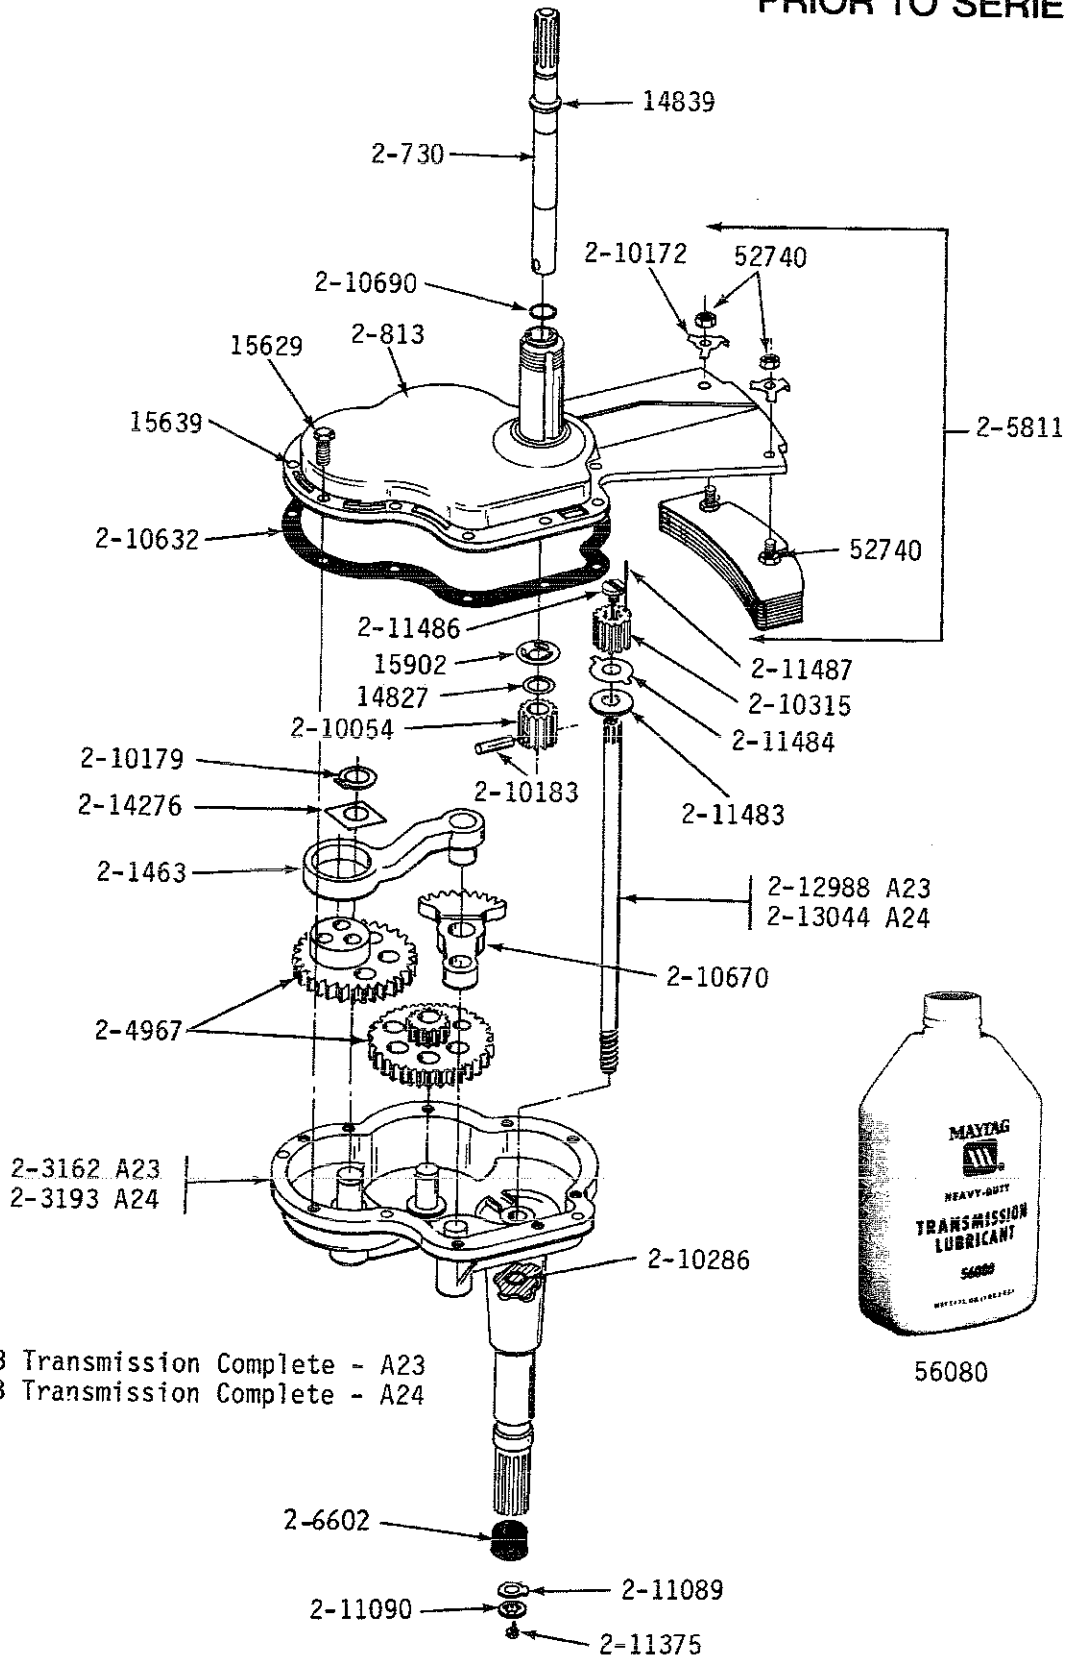

ALL MODELS

TRANSMISSIONS

PRIOR TO SERIES 10

Illustrated Parts Lookup

Parts for COMMERCIAL LAUNDRY Model "A23CA", Image Section "04 - TRANSMISSIONS"

Item	Part Number	Part Description	Alt Part	Series	Qty
1	Y014827	WASHER, CENTER SHAFT		00	1
2	Y014839	COLLAR, DRIVE SHAFT		00	1
3	Y015629	BOLT, GRINDING CHAMBER-DRAI		00	1
4	NLA	DOWEL PIN		00	1
5	Y015902	SPRING FOR AGITATOR		00	1
6	Y052740	NUT		00	1
7	Y056080	TRANS LUBE (AUTO, 34 OZ.)	6-0560800	00	1
8	200730	AGITATOR SHAFT	22002124	00	1
9	NLA	GEAR CASE COVER ASSEMBLY		00	1
10	NLA	PITMAN WITH WRIST PIN		00	1
11	NLA	GEAR HOUSING W/STUDS & TUBE		00	1
12	NLA	GEAR HOUSING W/STUDS & TUBE		00	-
13	203383	TRANS & CENTER ASSM. REG TU	W10172458	00	1
14	203438	TRANS & CENTER ASSM. LG TUB	W10172457	00	-
15	204967	GEAR KIT, POWER FIN AGITATOR		00	1
16	NLA	COUNTERWEIGHT		00	1
17	206602	SEAL, LIP (CENTER SHAFT)	207843	00	1
18	210054	PINION		00	1
19	NLA	LOCK WASHER		00	1
20	NLA	RETAINING RING		00	1
21	210183	GROOV-PIN, 1/4 X 1-1/4		00	1
22	210286	SEAL		00	1
23	210315	PINION		00	1
24	210632	GASKET	22210632	00	1
25	NLA	SEGMENT		00	1
26	210690	SEAL, RUBBER		00	1
27	211089	LUG, STOP		00	1
28	211090	WASHER, LOCK	22003555	00	1
29	211375	SCREW, STOP LUG (CENTER SHAFT)	681582	00	1
30	211483	WASHER, SPLINED	6-2114830	00	1
31	211484	LUG WASHER		00	1
32	211486	SCREW (3/8-16 X 1/2 INCH)		00	1
33	NLA	GROOV-PIN		00	1
34	212988	CENTER SHAFT		00	1
35	213044	CENTER SHAFT		00	-
36	NLA	WASHER FOR GEARS		00	1