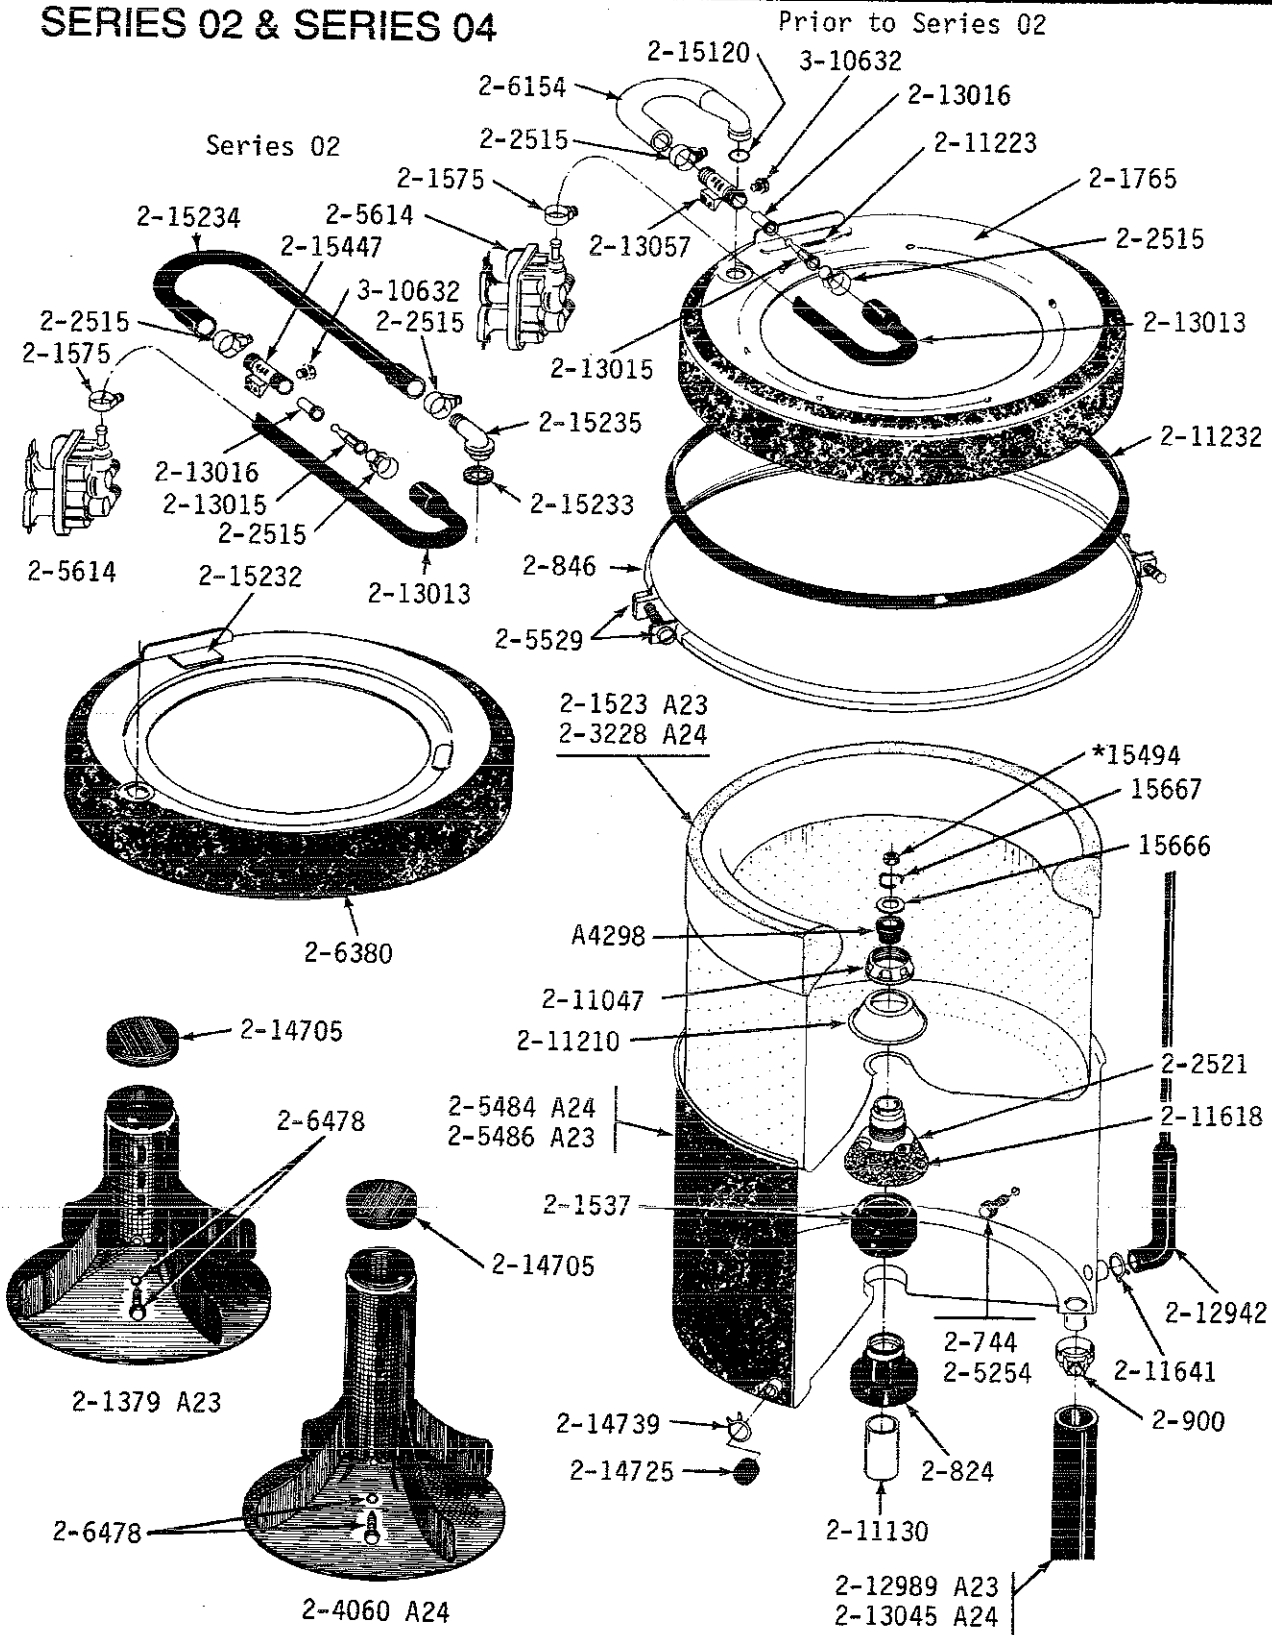

ALL MODELS TUBS, AGITATOR, MOUNTING STEM & SEALS

SERIES 02 & SERIES 04

*Stop rings are used with agitators prior to the 2-6478 lock screw and washer assembly.

Illustrated Parts Lookup

Parts for COMMERCIAL LAUNDRY Model "A23CA", Image Section "03 - TUB, AGITATOR, MOUNTING STEM & SEAL"

Item	Part Number	Part Description	Alt Part	Series	Qty
1	Y0A4298	SEAL, AGITATOR DRIVE SHAFT	6-0A57420	00	1
2	Y015494	STOP RING, AGITATOR SHAFT		00	1
3	Y015666	WASHER,RETAINING(CENTER SEAL)-		00	1
4	Y015667	RETAINING RING		00	1
5	Y054867	WASHER, LOCK		00	1
6	200744	BOLT & GASKET ASSY.(SHORT)		00	1
7	200824	BEARING, TUB	6-2040130	00	1
8	200846	CLAMP, TUB COVER		00	1
9	200900	CLAMP, SPRAY ARM HOSE	99002468	00	1
10	201379	AGITATOR (BLACK)		00	1
11	NLA	INNER TUB		00	1
12	201537	SEAL AND SPRING	6-2095720	00	1
13	201575	HOSE CLAMP		00	1
14	201765	TUB COVER		02	1
15	202515	HOSE CLAMP (1-1/16 INCH)	596669	00	1
16	202521	MOUNTING STEM	6-2095720	00	1
17	203228	INNER TUB	207831	00	-
18	204012	MOUNTING STEM REPAIR KIT	6-2095720	00	1
19	204013	TUB BEARING REPAIR KIT	6-2040130	00	1
20	204060	AGITATOR (BLACK)		00	-
21	205254	BOLT & GASKET ASSEMBLY (LONG)		00	1
22	205484	OUTER TUB		00	-
23	205486	TUB, OUTER		00	1
24	205529	NUT & BOLT KIT FOR TUB CLAM		00	1
25	205614	WATER VALVE 120V 60HZ	205613	00	1
26	206154	INJECTOR TUBE WITH SEAL		02	1
27	206380	TUB COVER		02	1
28	206478	SCREW & WASHER FOR AGITATOR		00	1
29	206531	INJECTOR HOSE KIT	W10276607	00	1
30	206683	INJECTOR HOSE KIT	206680	04	1
31	211047	NUT, CLAMPING (INNER TUB)	6-2110472	00	1
32	211100	WASHER, CUSHION		00	1
33	211130	LINER, TUB BEARING		00	1
34	211210	WASHER,CLAMPING NUT(STAINLESS)		00	1
35	211223	UNBALANCE BUMPER		02	1
36	211232	SEAL		00	1
37	211618	SET SCREW, MTG. STEM	22001423	00	1
38	211641	CLAMP, 1-1/16"		00	1
39	212942	AIR DOME AND TUBE	22001619	00	1
40	Y212989	HOSE, OUTER TUB TO PUMP		00	1
41	213013	HOSE, INJECTOR		00	1
42	213015	INJECTOR NOZZLE		00	1
43	213016	VALVE FOR INJECTOR SUB	216201	00	1
44	213045	DRAIN HOSE-TUB TO PUMP		00	-
45	213057	SLEEVE FOR INJECTOR	22213057	00	1
46	214705	AGITATOR CAP		00	1
47	214725	CAP FOR SPOUT-OUTER TUB		00	1
48	214739	SPRING HOSE CLAMP	596669	00	1